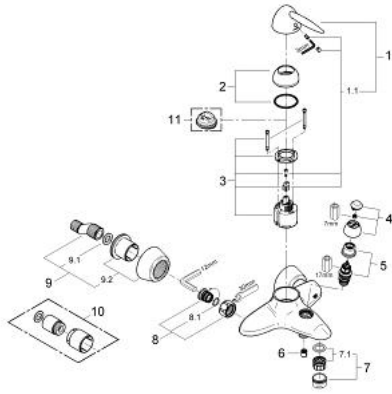

## 32 401 000 EUROFRESH SINGLE-LEVER BATH MIXER 1/2"

### PRODUCT DESCRIPTION

- Colour: chrome
- wall mounted
- GROHE SilkMove 46 mm ceramic cartridge
- adjustable flow rate limiter
- concentric casted spout
- automatic diverter: bath/shower
- mousseur
- integrated non-return valve
- covered S-unions
- covered lever fixing
- protected against backflow
- optional temperature limiter ref. no. 46 308
- GROHE LongLife finish

### SPARE PARTS, 11月 2003 – now

- 1: Lever (Spare part-nr. 46545000)
- 1.1: Replacement handle connection kit (Spare part-nr. 46546000)
- 2: Cap (Spare part-nr. 46417000)
- 3: Cartridge (Spare part-nr. 46048000)
- 4: Diverter knob (Spare part-nr. 46547000)
- 5: Diverter (Spare part-nr. 08915000)
- 6: Non-return valve (Spare part-nr. 08565000)
- 7: Mousseur (Spare part-nr. 13927000)
- 7.1: Replacement flow control M28x1 (Spare part-nr. 45029000)
- 8: Screw connection 1/2" (Spare part-nr. 45044000)
- 8.1: Seal  $\varnothing 15 \times \varnothing 2$  (Spare part-nr. 0311900M)
- 9: S-union (Spare part-nr. 12058000)
- 9.1: Seal (Spare part-nr. 0138600M)
- 9.2: Covering escutcheon (Spare part-nr. 45545000)
- 10: Extension set, 30 mm (Spare part-nr. 46238000)\*
- 11: Temperature limiter (Spare part-nr. 46308000)\*