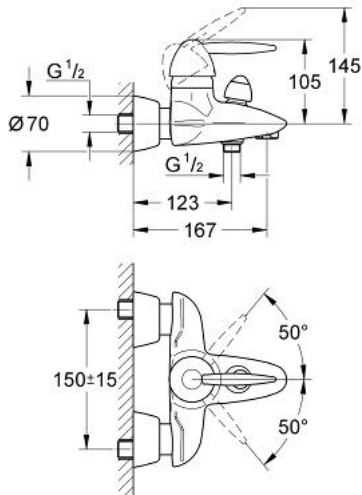

## 32 401 000 EUROFRESH SINGLE-LEVER BATH MIXER 1/2"

### PRODUCT DESCRIPTION

- Colour: chrome
- wall mounted
- GROHE SilkMove 46 mm ceramic cartridge
- adjustable flow rate limiter
- concentric casted spout
- automatic diverter: bath/shower
- mousseur
- integrated non-return valve
- covered S-unions
- covered lever fixing
- protected against backflow
- optional temperature limiter ref. no. 46 308
- GROHE LongLife finish

### SPARE PARTS, 11月 2003 – now

- 1: Lever (Spare part-nr. 46545000)
- 1.1: Replacement handle connection kit (Spare part-nr. 46546000)
- 2: Cap (Spare part-nr. 46417000)
- 3: Cartridge (Spare part-nr. 46048000)
- 4: Diverter knob (Spare part-nr. 46547000)
- 5: Diverter (Spare part-nr. 08915000)
- 6: Non-return valve (Spare part-nr. 08565000)
- 7: Mousseur (Spare part-nr. 13927000)
- 7.1: Replacement flow control M28x1 (Spare part-nr. 45029000)
- 8: Screw connection 1/2" (Spare part-nr. 45044000)
- 8.1: Seal  $\varnothing 15 \times \varnothing 2$  (Spare part-nr. 0311900M)
- 9: S-union (Spare part-nr. 12058000)
- 9.1: Seal (Spare part-nr. 0138600M)
- 9.2: Covering escutcheon (Spare part-nr. 45545000)
- 10: Extension set, 30 mm (Spare part-nr. 46238000)\*
- 11: Temperature limiter (Spare part-nr. 46308000)\*