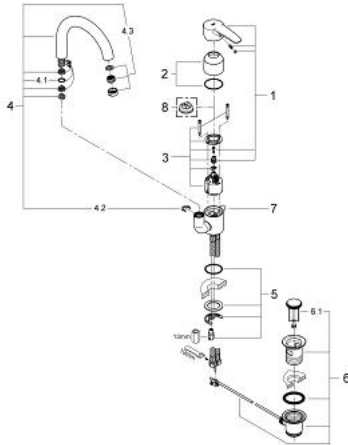

32 444 001 **EUROSTYLE SINGLE-LEVER BASIN MIXER 1/2"**
L-SIZE

PRODUCT DESCRIPTION

- Colour: chrome
- single hole installation
- metal lever
- GROHE SilkMove 46 mm ceramic cartridge
- Eco-Override-Stop lever resistance for saving water
- adjustable flow rate limiter
- adjustable minimum flow rate approx. 2.5 l/min
- GROHE LongLife finish
- rapid-installation-system
- mousseur
- swivelling tubular spout
- pop-up waste set 1 1/4"
- flexible connection hoses
- optional temperature limiter

32 444 001 **EUROSTYLE SINGLE-LEVER BASIN MIXER 1/2"**
L-SIZE

SPARE PARTS, January 2007 – now

- 1: Lever (Spare part-nr. 46577000)
- 2: Shield (Spare part-nr. 46578000)
- 3: Cartridge (Spare part-nr. 46588000)
- 4: Swivel tube spout (Spare part-nr. 13015000)
- 4.1: Sealing washer (Spare part-nr. 0128500M)
- 4.2: Safety ring (Spare part-nr. 0485300M)
- 4.3: Mousseur (Spare part-nr. 13929000)
- 5: Shank mounting kit (Spare part-nr. 46249000)
- 6: Pop-up waste set (Spare part-nr. 28915000)
- 6.1: Plug (Spare part-nr. 45210000)
- 7: Pop-up rod (Spare part-nr. 06329000)
- 8: Temperature limiter (Spare part-nr. 08791000)*