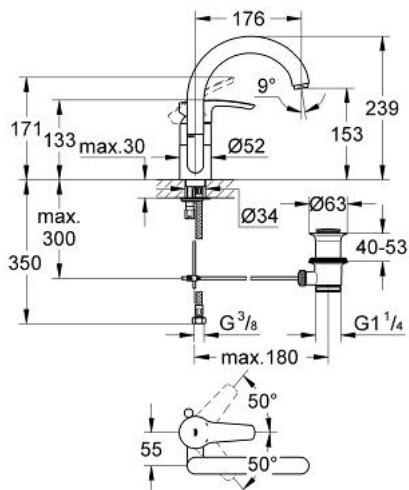

32 444 001 **EUROSTYLE SINGLE-LEVER BASIN MIXER 1/2"**
L-SIZE

PRODUCT DESCRIPTION

- Colour: chrome
- single hole installation
- metal lever
- GROHE SilkMove 46 mm ceramic cartridge
- Eco-Override-Stop lever resistance for saving water
- adjustable flow rate limiter
- adjustable minimum flow rate approx. 2.5 l/min
- GROHE LongLife finish
- rapid-installation-system
- mousseur
- swivelling tubular spout
- pop-up waste set 1 1/4"
- flexible connection hoses
- optional temperature limiter

32 444 001 **EUROSTYLE SINGLE-LEVER BASIN MIXER 1/2"**
L-SIZE

SPARE PARTS, January 2007 – now

- 1: Lever (Spare part-nr. 46577000)
- 2: Shield (Spare part-nr. 46578000)
- 3: Cartridge (Spare part-nr. 46588000)
- 4: Swivel tube spout (Spare part-nr. 13015000)
- 4.1: Sealing washer (Spare part-nr. 0128500M)
- 4.2: Safety ring (Spare part-nr. 0485300M)
- 4.3: Mousseur (Spare part-nr. 13929000)
- 5: Shank mounting kit (Spare part-nr. 46249000)
- 6: Pop-up waste set (Spare part-nr. 28915000)
- 6.1: Plug (Spare part-nr. 45210000)
- 7: Pop-up rod (Spare part-nr. 06329000)
- 8: Temperature limiter (Spare part-nr. 08791000)*