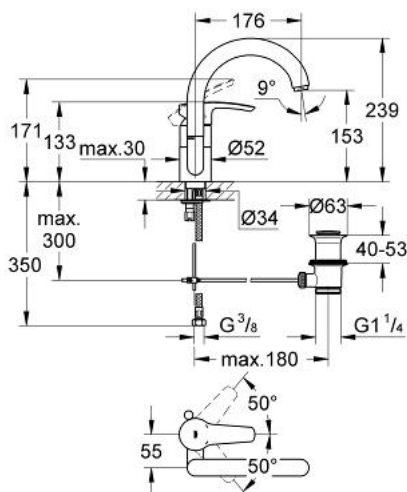

32 444 001 **EUROSTYLE SINGLE-LEVER BASIN MIXER 1/2"**
L-SIZE

PRODUCT DESCRIPTION

- Colour: chrome
- single hole installation
- metal lever
- GROHE SilkMove 46 mm ceramic cartridge
- Eco-Override-Stop lever resistance for saving water
- adjustable flow rate limiter
- adjustable minimum flow rate approx. 2.5 l/min
- GROHE LongLife finish
- rapid installation system
- mousseur
- swivel tubular spout
- pop-up waste set 1 1/4"
- flexible connection hoses
- optional temperature limiter

32 444 001 EUROSTYLE SINGLE-LEVER BASIN MIXER 1/2" L-SIZE

SPARE PARTS, 1月 2007 – now

- 1: Lever (Spare part-nr. 46577000)
 - 2: Cap (Spare part-nr. 46578000)
 - 3: Cartridge (Spare part-nr. 46588000)
 - 4: Tubular spout (Spare part-nr. 13015000)
 - 4.1: Sealing washer (Spare part-nr. 0128500M)
 - 4.2: Safety ring (Spare part-nr. 0485300M)
 - 4.3: Mousseur (Spare part-nr. 13929000)
 - 5: Shank mounting kit (Spare part-nr. 46249000)
 - 6: Waste fitting (Spare part-nr. 28915000)
 - 6.1: Plug (Spare part-nr. 45210000)
 - 7: Pop-up rod (Spare part-nr. 06329000)
 - 8: Temperature limiter (Spare part-nr. 08791000)*
- * Optional accessories