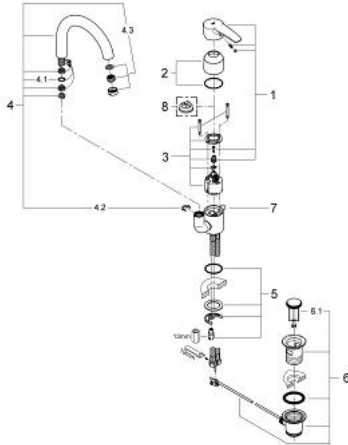

32 444 001 **EUROSTYLE SINGLE-LEVER BASIN MIXER 1/2"**
L-SIZE

PRODUCT DESCRIPTION

- Colour: chrome
- single hole installation
- metal lever
- GROHE SilkMove 46 mm ceramic cartridge
- Eco-Override-Stop lever resistance for saving water
- adjustable flow rate limiter
- adjustable minimum flow rate approx. 2.5 l/min
- GROHE LongLife finish
- rapid installation system
- mousseur
- swivel tubular spout
- pop-up waste set 1 1/4"
- flexible connection hoses
- optional temperature limiter

32 444 001 EUROSTYLE SINGLE-LEVER BASIN MIXER 1/2" L-SIZE

SPARE PARTS, 1月 2007 – now

- 1: Lever (Spare part-nr. 46577000)
 - 2: Cap (Spare part-nr. 46578000)
 - 3: Cartridge (Spare part-nr. 46588000)
 - 4: Tubular spout (Spare part-nr. 13015000)
 - 4.1: Sealing washer (Spare part-nr. 0128500M)
 - 4.2: Safety ring (Spare part-nr. 0485300M)
 - 4.3: Mousseur (Spare part-nr. 13929000)
 - 5: Shank mounting kit (Spare part-nr. 46249000)
 - 6: Waste fitting (Spare part-nr. 28915000)
 - 6.1: Plug (Spare part-nr. 45210000)
 - 7: Pop-up rod (Spare part-nr. 06329000)
 - 8: Temperature limiter (Spare part-nr. 08791000)*
- * Optional accessories