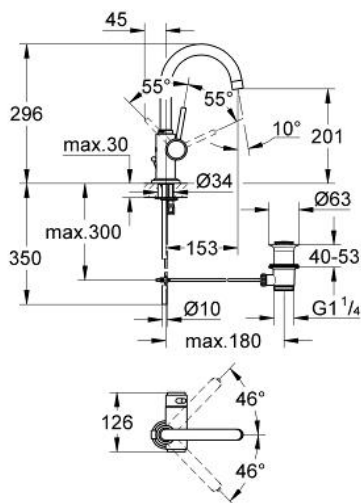

## 32 457 000 ATRIO SINGLE-LEVER BASIN MIXER

### PRODUCT DESCRIPTION

- Colour: chrome
- GROHE SilkMove 35 mm ceramic cartridge
- adjustable flow rate limiter
- swivelling tubular spout with Mousseur
- stop limiter
- pop-up waste set 1 1/4"
- copper pipes
- rapid-installation-system
- GROHE LongLife finish

### SPARE PARTS, May 2007 – now

- 1: Lever (Spare part-nr. 46102000)
- 2: Shield (Spare part-nr. 46116000)
- 3: Ring (Spare part-nr. 04456000)
- 4: Cartridge (Spare part-nr. 46374000)
- 5: Spout (Spare part-nr. 13170000)
- 5.1: Safety ring (Spare part-nr. 0806500M)
- 5.2: Sealing washer (Spare part-nr. 0128500M)
- 5.3: Mousseur (Spare part-nr. 13935000)
- 6: Cap (Spare part-nr. 0810200M)
- 7: Pop-up rod (Spare part-nr. 06575000)
- 8: Shank mounting kit (Spare part-nr. 46249000)
- 9: Pop-up waste set (Spare part-nr. 28915000)
- 9.1: Plug (Spare part-nr. 45210000)