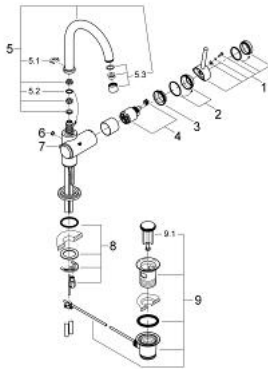

## 32 457 000 ATRIO SINGLE-LEVER BASIN MIXER

### PRODUCT DESCRIPTION

- Colour: chrome
- GROHE SilkMove 35 mm ceramic cartridge
- adjustable flow rate limiter
- swivelling tubular spout with Mousseur
- stop limiter
- pop-up waste set 1 1/4"
- copper pipes
- rapid-installation-system
- GROHE LongLife finish

### SPARE PARTS, May 2007 – now

- 1: Lever (Spare part-nr. 46102000)
- 2: Shield (Spare part-nr. 46116000)
- 3: Ring (Spare part-nr. 04456000)
- 4: Cartridge (Spare part-nr. 46374000)
- 5: Spout (Spare part-nr. 13170000)
- 5.1: Safety ring (Spare part-nr. 0806500M)
- 5.2: Sealing washer (Spare part-nr. 0128500M)
- 5.3: Mousseur (Spare part-nr. 13935000)
- 6: Cap (Spare part-nr. 0810200M)
- 7: Pop-up rod (Spare part-nr. 06575000)
- 8: Shank mounting kit (Spare part-nr. 46249000)
- 9: Pop-up waste set (Spare part-nr. 28915000)
- 9.1: Plug (Spare part-nr. 45210000)