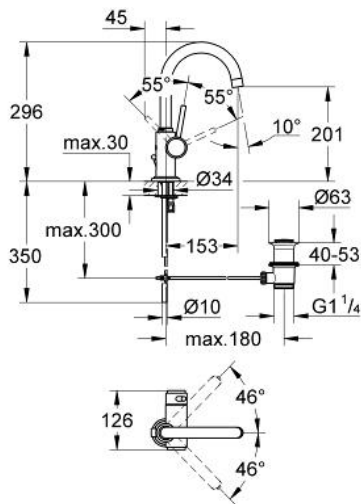

32 457 000 ATRIO SINGLE-LEVER BASIN MIXER 1/2"

PRODUCT DESCRIPTION

- Colour: chrome
- GROHE SilkMove 35 mm ceramic cartridge
- adjustable flow rate limiter
- swivel tubular spout with mousseur
- stop limiter
- pop-up waste set 1 1/4"
- copper pipes
- rapid installation system
- GROHE LongLife finish

32 457 000 ATRIO SINGLE-LEVER BASIN MIXER 1/2"

SPARE PARTS, 5月 2007 – now

- 1: Lever (Spare part-nr. 46102000)
- 2: Cap (Spare part-nr. 46116000)
- 3: Ring (Spare part-nr. 04456000)
- 4: Cartridge (Spare part-nr. 46374000)
- 5: Spout (Spare part-nr. 13170000)
- 5.1: Safety ring (Spare part-nr. 0806500M)
- 5.2: Sealing washer (Spare part-nr. 0128500M)
- 5.3: Mousseur (Spare part-nr. 13935000)
- 6: Cover cap (Spare part-nr. 0810200M)
- 7: Pop-up rod (Spare part-nr. 06575000)
- 8: Shank mounting kit (Spare part-nr. 46249000)
- 9: Waste fitting (Spare part-nr. 28915000)
- 9.1: Plug (Spare part-nr. 45210000)