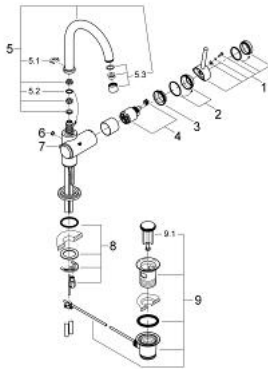

32 457 000 ATRIO SINGLE-LEVER BASIN MIXER 1/2"

PRODUCT DESCRIPTION

- Colour: chrome
- GROHE SilkMove 35 mm ceramic cartridge
- adjustable flow rate limiter
- swivel tubular spout with mousseur
- stop limiter
- pop-up waste set 1 1/4"
- copper pipes
- rapid installation system
- GROHE LongLife finish

32 457 000 ATRIO SINGLE-LEVER BASIN MIXER 1/2"

SPARE PARTS, 5月 2007 – now

- 1: Lever (Spare part-nr. 46102000)
- 2: Cap (Spare part-nr. 46116000)
- 3: Ring (Spare part-nr. 04456000)
- 4: Cartridge (Spare part-nr. 46374000)
- 5: Spout (Spare part-nr. 13170000)
- 5.1: Safety ring (Spare part-nr. 0806500M)
- 5.2: Sealing washer (Spare part-nr. 0128500M)
- 5.3: Mousseur (Spare part-nr. 13935000)
- 6: Cover cap (Spare part-nr. 0810200M)
- 7: Pop-up rod (Spare part-nr. 06575000)
- 8: Shank mounting kit (Spare part-nr. 46249000)
- 9: Waste fitting (Spare part-nr. 28915000)
- 9.1: Plug (Spare part-nr. 45210000)