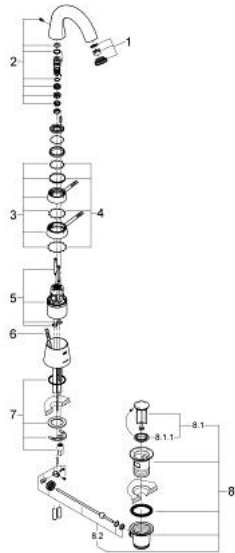

32 464 BK0 GROHE F1 SINGLE-HOLE BASIN MIXER

SPARE PARTS, January 2003 – now

- 1: Mousseur (Spare part-nr. 45090BK0)
- 2: Repl.kit f.cast spout (Spare part-nr. 45135000)
- 3: Lever Handle (Spare part-nr. 45157BK0)
- 4: Ball bearing (Spare part-nr. 45160000)
- 5: Cartridge (Spare part-nr. 45162000)
- 6: Pop-up rod (Spare part-nr. 45089BK0)
- 7: Shank mounting kit (Spare part-nr. 46249000)
- 8: Pop-up waste set 1 1/4" (Spare part-nr. 28910BK0)
- 8.1: Plug (Spare part-nr. 07182BK0)
- 8.1.1: Ball seal dia. 9x6.8 mm (Spare part-nr. 0506500M)
- 8.2: Eccentric rod (Spare part-nr. 07052000)