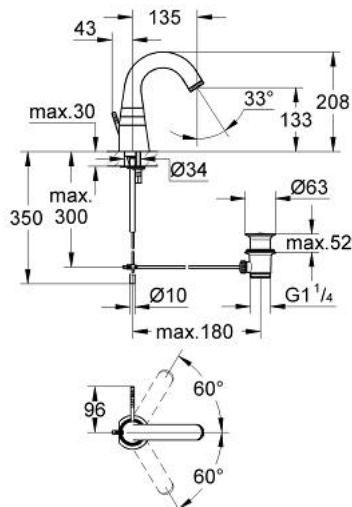

32 464 BK0 GROHE F1 SINGLE-HOLE BASIN MIXER

PRODUCT DESCRIPTION

1. New A.C.T. cartridge
   - 2 independent 1/2° ceramic headparts
   - 180° angle
   - right-closing
   - adjusting lever with design knurling
   - swivelling cast spout with stop limiter
   - swivel area 120°
   - B-mousseur
   - pop-up waste set 1 1/4"
   - copper pipes
2. Testmodul</br>Weit hinten, hinter den Wortbergen, fern der Länder Vokalien und Konsonantien leben die Blindtexte. Abgeschieden wohnen Sie in Buchstaben an der Küste des Semantik, eines großen Sprachozeans. Ein kleines Bächlein namens Duden fließt durch ihren Ort und versorgt sie mit den nötigen Regelialien. Es ist ein paradiesmatisches Land, in dem einem gebratene Satzteilchen in den Mund fliegen. Nicht einmal von der allmächtigen Interpunktoren werden die Blindtexte beherrscht – ein geradezu unorthographisches Leben. Eines Tages aber beschloß eine kleine Zeile Blindtext, ihr Name war Lorem Ipsum, hinaus zu gehen in die weite Grammatik. Der große Oxmox riet ihr davon ab, da es dort wimmelte von bösen Kommata, wilden Fragezeichen und hinterhältigen Semikoli, doch das Blindtextchen ließ sich nicht beirren. Es packte seine sieben Versalien, schob sich sein Initial in den Gürtel und machte sich auf den Weg. Als es die ersten Hügel des Kursivgebirges erklommen hatte, warf es einen letzten Blick zurück auf die Skyline seiner Heimatstadt Buchstaben, die Headline von Alphabetdorf und die Subline seiner eigenen Straße, der Zeilengasse. Wehmütig lief ihm eine rethorische Frage über die Wange, dann setzte es seinen Weg fort. Unterwegs traf es eine Copy. Die Copy warnte das Blindtextchen, da, wo sie herkäme wäre sie ...