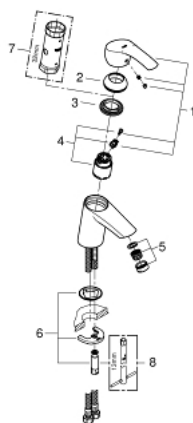

32 467 002 EUROSMART SINGLE-LEVER BASIN MIXER S-SIZE

PRODUCT DESCRIPTION

- Colour: chrome
- single hole installation
- metal lever
- GROHE SilkMove 35 mm ceramic cartridge
- adjustable flow rate limiter
- with temperature limiter
- GROHE LongLife finish
- GROHE EcoJoy - less water, perfect flow
- maximum flow rate (at 3 bar): 5 l/min
- GROHE FastFixation rapid installation system
- smooth body
- flexible connection hoses

32 467 002 EUROSMART SINGLE-LEVER BASIN MIXER S-SIZE

SPARE PARTS, October 2013 – now

- 1: Lever (Spare part-nr. 46897000)
 - 2: Shield (Spare part-nr. 46492000)
 - 3: Screw coupling (Spare part-nr. 46460000)
 - 4: Cartridge (Spare part-nr. 46374000)
 - 5: Mousseur (Spare part-nr. 48159000)
 - 6: Shank mounting kit (Spare part-nr. 46671000)
 - 7: Socket spanner (Spare part-nr. 19332000)*
 - 8: Mounting wrench (Spare part-nr. 19017000)*
- * Optional accessories