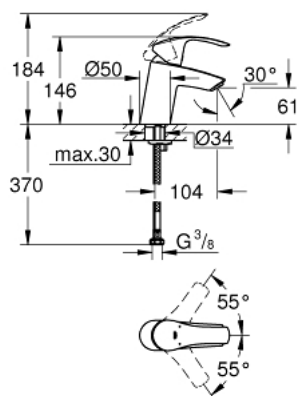

32 467 002 EUROSMART SINGLE-LEVER BASIN MIXER S-SIZE

PRODUCT DESCRIPTION

- Colour: chrome
- single hole installation
- metal lever
- GROHE SilkMove 35 mm ceramic cartridge
- adjustable flow rate limiter
- with temperature limiter
- GROHE LongLife finish
- GROHE EcoJoy - less water, perfect flow
- maximum flow rate (at 3 bar): 5 l/min
- GROHE FastFixation rapid installation system
- smooth body
- flexible connection hoses

32 467 002 EUROSMART SINGLE-LEVER BASIN MIXER S-SIZE

SPARE PARTS, October 2013 – now

- 1: Lever (Spare part-nr. 46897000)
 - 2: Shield (Spare part-nr. 46492000)
 - 3: Screw coupling (Spare part-nr. 46460000)
 - 4: Cartridge (Spare part-nr. 46374000)
 - 5: Mousseur (Spare part-nr. 48159000)
 - 6: Shank mounting kit (Spare part-nr. 46671000)
 - 7: Socket spanner (Spare part-nr. 19332000)*
 - 8: Mounting wrench (Spare part-nr. 19017000)*
- * Optional accessories