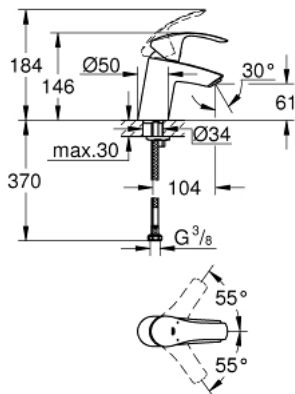

32 467 002 **EUROSMART SINGLE-LEVER BASIN MIXER 1/2"**
S-SIZE

PRODUCT DESCRIPTION

- Colour: chrome
- single hole installation
- metal lever
- GROHE SilkMove 35 mm ceramic cartridge
- adjustable flow rate limiter
- with temperature limiter
- GROHE LongLife finish
- GROHE EcoJoy - Less water, perfect flow
- maximum flow rate (at 3 bar): 5 l/min
- GROHE FastFixation rapid installation system
- smooth body
- flexible connection hoses

32 467 002 **EUROSMART SINGLE-LEVER BASIN MIXER 1/2"**
S-SIZE

SPARE PARTS, 10月 2013 – now

- 1: Lever (Spare part-nr. 46897000)
 - 2: Cap (Spare part-nr. 46492000)
 - 3: Screw coupling (Spare part-nr. 46460000)
 - 4: Cartridge (Spare part-nr. 46374000)
 - 5: Mousseur (Spare part-nr. 48159000)
 - 6: Shank mounting kit (Spare part-nr. 46671000)
 - 7: Socket spanner (Spare part-nr. 19332000)*
 - 8: Mounting wrench (Spare part-nr. 19017000)*
- * Optional accessories