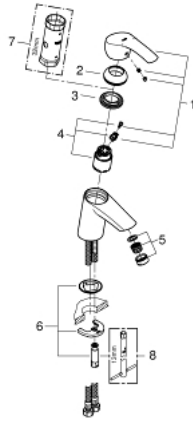

32 467 002 **EUROSMART SINGLE-LEVER BASIN MIXER 1/2"**
S-SIZE

PRODUCT DESCRIPTION

- Colour: chrome
- single hole installation
- metal lever
- GROHE SilkMove 35 mm ceramic cartridge
- adjustable flow rate limiter
- with temperature limiter
- GROHE LongLife finish
- GROHE EcoJoy - Less water, perfect flow
- maximum flow rate (at 3 bar): 5 l/min
- GROHE FastFixation rapid installation system
- smooth body
- flexible connection hoses

32 467 002 **EUROSMART SINGLE-LEVER BASIN MIXER 1/2"**
S-SIZE

SPARE PARTS, 10月 2013 – now

- 1: Lever (Spare part-nr. 46897000)
 - 2: Cap (Spare part-nr. 46492000)
 - 3: Screw coupling (Spare part-nr. 46460000)
 - 4: Cartridge (Spare part-nr. 46374000)
 - 5: Mousseur (Spare part-nr. 48159000)
 - 6: Shank mounting kit (Spare part-nr. 46671000)
 - 7: Socket spanner (Spare part-nr. 19332000)*
 - 8: Mounting wrench (Spare part-nr. 19017000)*
- * Optional accessories