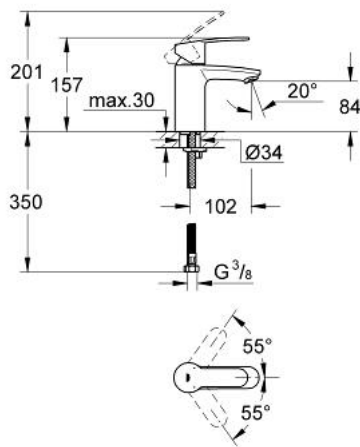

32 468 002 EUROSTYLE COSMOPOLITAN SINGLE-LEVER BASIN MIXER S-SIZE

PRODUCT DESCRIPTION

- Colour: chrome
- single hole installation
- metal lever
- GROHE SilkMove 35 mm ceramic cartridge
- GROHE LongLife finish
- adjustable flow rate limiter
- adjustable minimum flow rate approx. 2.5 l/min
- mousseur
- smooth body
- flexible connection hoses
- GROHE FastFixation installation system with centering support
- optional temperature limiter ref. no. 46 375
- noise classification 1 in accordance with DIN4109

32 468 002 EUROSTYLE COSMOPOLITAN SINGLE-LEVER BASIN MIXER S-SIZE

SPARE PARTS, March 2010 – now

- 1: Lever (Spare part-nr. 46748000)
 - 2: Shield (Spare part-nr. 46492000)
 - 3: Screw coupling (Spare part-nr. 46460000)
 - 4: Cartridge (Spare part-nr. 46374000)
 - 5: Mousseur (Spare part-nr. 13929000)
 - 6: Shank mounting kit (Spare part-nr. 46671000)
 - 7: Temperature limiter (Spare part-nr. 46375000)*
 - 8: Socket spanner (Spare part-nr. 19332000)*
 - 9: Mounting wrench (Spare part-nr. 19017000)*
- * Optional accessories