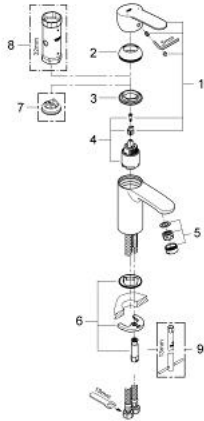

32 468 002 EUROSTYLE COSMOPOLITAN SINGLE-LEVER BASIN MIXER S-SIZE

PRODUCT DESCRIPTION

- Colour: chrome
- single hole installation
- metal lever
- GROHE SilkMove 35 mm ceramic cartridge
- GROHE LongLife finish
- adjustable flow rate limiter
- adjustable minimum flow rate approx. 2.5 l/min
- mousseur
- smooth body
- flexible connection hoses
- GROHE FastFixation installation system with centering support
- optional temperature limiter ref. no. 46 375
- noise classification 1 in accordance with DIN4109

32 468 002 EUROSTYLE COSMOPOLITAN SINGLE-LEVER BASIN MIXER S-SIZE

SPARE PARTS, March 2010 – now

- 1: Lever (Spare part-nr. 46748000)
 - 2: Shield (Spare part-nr. 46492000)
 - 3: Screw coupling (Spare part-nr. 46460000)
 - 4: Cartridge (Spare part-nr. 46374000)
 - 5: Mousseur (Spare part-nr. 13929000)
 - 6: Shank mounting kit (Spare part-nr. 46671000)
 - 7: Temperature limiter (Spare part-nr. 46375000)*
 - 8: Socket spanner (Spare part-nr. 19332000)*
 - 9: Mounting wrench (Spare part-nr. 19017000)*
- * Optional accessories