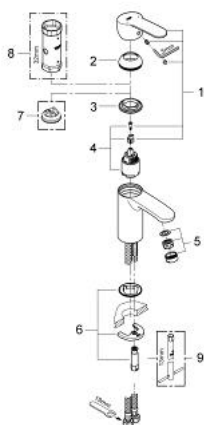

32 468 002 EUROSTYLE COSMOPOLITAN SINGLE-LEVER BASIN MIXER 1/2" S-SIZE

PRODUCT DESCRIPTION

- Colour: chrome
- single hole installation
- metal lever
- GROHE SilkMove 35 mm ceramic cartridge
- GROHE LongLife finish
- adjustable flow rate limiter
- adjustable minimum flow rate approx. 2.5 l/min
- mousseur
- smooth body
- flexible connection hoses
- GROHE FastFixation installation system with centering support
- optional temperature limiter ref. no. 46 375
- noise classification I in accordance with DIN 4109

32 468 002 EUROSTYLE COSMOPOLITAN SINGLE-LEVER BASIN MIXER 1/2" S-SIZE

SPARE PARTS, 3月 2010 – now

- 1: Lever (Spare part-nr. 46748000)
 - 2: Cap (Spare part-nr. 46492000)
 - 3: Screw coupling (Spare part-nr. 46460000)
 - 4: Cartridge (Spare part-nr. 46374000)
 - 5: Mousseur (Spare part-nr. 13929000)
 - 6: Shank mounting kit (Spare part-nr. 46671000)
 - 7: Temperature limiter (Spare part-nr. 46375000)*
 - 8: Socket spanner (Spare part-nr. 19332000)*
 - 9: Mounting wrench (Spare part-nr. 19017000)*
- * Optional accessories