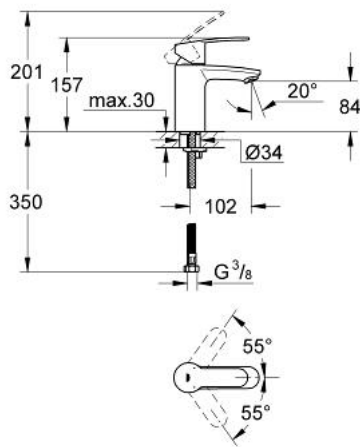

32 468 002 EUROSTYLE COSMOPOLITAN SINGLE-LEVER BASIN MIXER 1/2" S-SIZE

PRODUCT DESCRIPTION

- Colour: chrome
- single hole installation
- metal lever
- GROHE SilkMove 35 mm ceramic cartridge
- GROHE LongLife finish
- adjustable flow rate limiter
- adjustable minimum flow rate approx. 2.5 l/min
- mousseur
- smooth body
- flexible connection hoses
- GROHE FastFixation installation system with centering support
- optional temperature limiter ref. no. 46 375
- noise classification I in accordance with DIN 4109

32 468 002 EUROSTYLE COSMOPOLITAN SINGLE-LEVER BASIN MIXER 1/2" S-SIZE

SPARE PARTS, 3月 2010 – now

- 1: Lever (Spare part-nr. 46748000)
 - 2: Cap (Spare part-nr. 46492000)
 - 3: Screw coupling (Spare part-nr. 46460000)
 - 4: Cartridge (Spare part-nr. 46374000)
 - 5: Mousseur (Spare part-nr. 13929000)
 - 6: Shank mounting kit (Spare part-nr. 46671000)
 - 7: Temperature limiter (Spare part-nr. 46375000)*
 - 8: Socket spanner (Spare part-nr. 19332000)*
 - 9: Mounting wrench (Spare part-nr. 19017000)*
- * Optional accessories