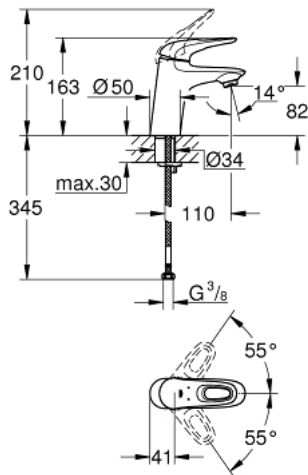

32 468 003 **EUROSTYLE SINGLE-LEVER BASIN MIXER**  
**S-SIZE**

**PRODUCT DESCRIPTION**

- Colour: chrome
- single hole installation
- loop metal lever
- GROHE SilkMove 35 mm ceramic cartridge
- adjustable flow rate limiter
- with temperature limiter
- GROHE LongLife finish
- GROHE EcoJoy - less water, perfect flow
- maximum flow rate (at 3 bar): 5 l/min
- GROHE FastFixation rapid installation system
- smooth body
- flexible connection hoses

32 468 003 **EUROSTYLE SINGLE-LEVER BASIN MIXER**  
**S-SIZE**

**SPARE PARTS**, January 2015 – now

- 1: Lever (Spare part-nr. 46938000)
  - 2: Shield (Spare part-nr. 46492000)
  - 3: Screw coupling (Spare part-nr. 46460000)
  - 4: Cartridge (Spare part-nr. 46374000)
  - 5: Mousseur (Spare part-nr. 48159000)
  - 6: Shank mounting kit (Spare part-nr. 46671000)
  - 7: Socket spanner (Spare part-nr. 19332000)\*
  - 8: Mounting wrench (Spare part-nr. 19017000)\*
- \* Optional accessories