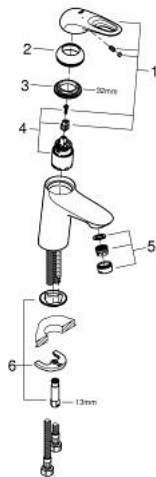

32 468 003 **EUROSTYLE SINGLE-LEVER BASIN MIXER**  
**S-SIZE**

**PRODUCT DESCRIPTION**

- Colour: chrome
- single hole installation
- loop metal lever
- GROHE SilkMove 35 mm ceramic cartridge
- adjustable flow rate limiter
- with temperature limiter
- GROHE LongLife finish
- GROHE EcoJoy - less water, perfect flow
- maximum flow rate (at 3 bar): 5 l/min
- GROHE FastFixation rapid installation system
- smooth body
- flexible connection hoses

32 468 003 **EUROSTYLE SINGLE-LEVER BASIN MIXER**  
**S-SIZE**

**SPARE PARTS**, January 2015 – now

- 1: Lever (Spare part-nr. 46938000)
  - 2: Shield (Spare part-nr. 46492000)
  - 3: Screw coupling (Spare part-nr. 46460000)
  - 4: Cartridge (Spare part-nr. 46374000)
  - 5: Mousseur (Spare part-nr. 48159000)
  - 6: Shank mounting kit (Spare part-nr. 46671000)
  - 7: Socket spanner (Spare part-nr. 19332000)\*
  - 8: Mounting wrench (Spare part-nr. 19017000)\*
- \* Optional accessories