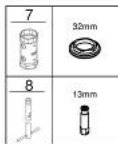

32 468 003 **EUROSTYLE SINGLE-LEVER BASIN MIXER**  
**S-SIZE**

**PRODUCT DESCRIPTION**

- Colour: chrome
- single hole installation
- loop metal lever
- GROHE SilkMove 35 mm ceramic cartridge
- adjustable flow rate limiter
- with temperature limiter
- GROHE LongLife finish
- GROHE EcoJoy - less water, perfect flow
- maximum flow rate (at 3 bar): 5 l/min
- GROHE FastFixation rapid installation system
- smooth body
- flexible connection hoses

32 468 003 **EUROSTYLE SINGLE-LEVER BASIN MIXER**  
**S-SIZE**

**SPARE PARTS**, January 2015 – now

- 1: Lever (Spare part-nr. 46938000)
  - 2: Shield (Spare part-nr. 46492000)
  - 3: Screw coupling (Spare part-nr. 46460000)
  - 4: Cartridge (Spare part-nr. 46374000)
  - 5: Mousseur (Spare part-nr. 48159000)
  - 6: Shank mounting kit (Spare part-nr. 46671000)
  - 7: Socket spanner (Spare part-nr. 19332000)\*
  - 8: Mounting wrench (Spare part-nr. 19017000)\*
- \* Optional accessories