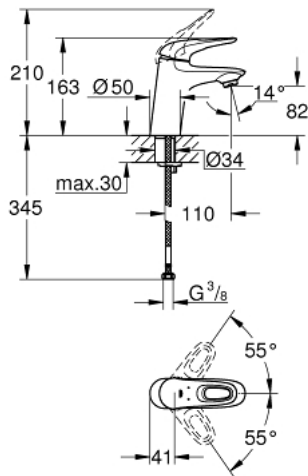

32 468 003 **EUROSTYLE SINGLE-LEVER BASIN MIXER 1/2"**  
**S-SIZE**

**PRODUCT DESCRIPTION**

- Colour: chrome
- single hole installation
- loop metal lever
- GROHE SilkMove 35 mm ceramic cartridge
- adjustable flow rate limiter
- with temperature limiter
- GROHE LongLife finish
- GROHE EcoJoy - Less water, perfect flow
- maximum flow rate (at 3 bar): 5 l/min
- GROHE FastFixation rapid installation system
- smooth body
- flexible connection hoses

32 468 003 **EUROSTYLE SINGLE-LEVER BASIN MIXER 1/2"**  
**S-SIZE**

**SPARE PARTS**, 1月 2015 – now

- 1: Lever (Spare part-nr. 46938000)
  - 2: Cap (Spare part-nr. 46492000)
  - 3: Screw coupling (Spare part-nr. 46460000)
  - 4: Cartridge (Spare part-nr. 46374000)
  - 5: Mousseur (Spare part-nr. 48159000)
  - 6: Shank mounting kit (Spare part-nr. 46671000)
  - 7: Socket spanner (Spare part-nr. 19332000)\*
  - 8: Mounting wrench (Spare part-nr. 19017000)\*
- \* Optional accessories