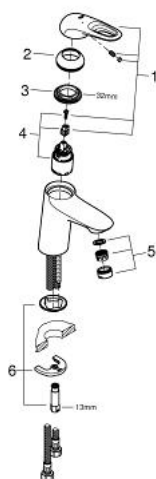

32 468 003 **EUROSTYLE SINGLE-LEVER BASIN MIXER 1/2"**  
**S-SIZE**

**PRODUCT DESCRIPTION**

- Colour: chrome
- single hole installation
- loop metal lever
- GROHE SilkMove 35 mm ceramic cartridge
- adjustable flow rate limiter
- with temperature limiter
- GROHE LongLife finish
- GROHE EcoJoy - Less water, perfect flow
- maximum flow rate (at 3 bar): 5 l/min
- GROHE FastFixation rapid installation system
- smooth body
- flexible connection hoses

32 468 003 **EUROSTYLE SINGLE-LEVER BASIN MIXER 1/2"**  
**S-SIZE**

**SPARE PARTS**, 1月 2015 – now

- 1: Lever (Spare part-nr. 46938000)
  - 2: Cap (Spare part-nr. 46492000)
  - 3: Screw coupling (Spare part-nr. 46460000)
  - 4: Cartridge (Spare part-nr. 46374000)
  - 5: Mousseur (Spare part-nr. 48159000)
  - 6: Shank mounting kit (Spare part-nr. 46671000)
  - 7: Socket spanner (Spare part-nr. 19332000)\*
  - 8: Mounting wrench (Spare part-nr. 19017000)\*
- \* Optional accessories