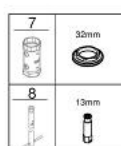

32 468 003 **EUROSTYLE SINGLE-LEVER BASIN MIXER 1/2"**  
**S-SIZE**

**PRODUCT DESCRIPTION**

- Colour: chrome
- single hole installation
- loop metal lever
- GROHE SilkMove 35 mm ceramic cartridge
- adjustable flow rate limiter
- with temperature limiter
- GROHE LongLife finish
- GROHE EcoJoy - Less water, perfect flow
- maximum flow rate (at 3 bar): 5 l/min
- GROHE FastFixation rapid installation system
- smooth body
- flexible connection hoses

32 468 003 **EUROSTYLE SINGLE-LEVER BASIN MIXER 1/2"**  
**S-SIZE**

**SPARE PARTS**, 1月 2015 – now

- 1: Lever (Spare part-nr. 46938000)
  - 2: Cap (Spare part-nr. 46492000)
  - 3: Screw coupling (Spare part-nr. 46460000)
  - 4: Cartridge (Spare part-nr. 46374000)
  - 5: Mousseur (Spare part-nr. 48159000)
  - 6: Shank mounting kit (Spare part-nr. 46671000)
  - 7: Socket spanner (Spare part-nr. 19332000)\*
  - 8: Mounting wrench (Spare part-nr. 19017000)\*
- \* Optional accessories