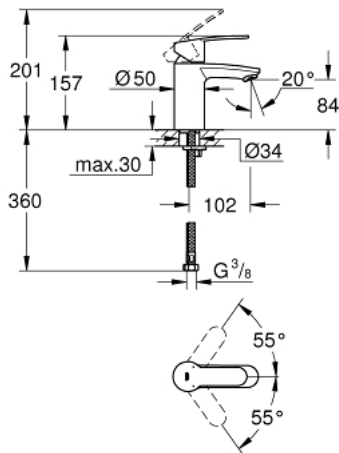

32 468 20E EUROSTYLE COSMOPOLITAN SINGLE-LEVER BASIN MIXER S-SIZE

PRODUCT DESCRIPTION

- Colour: chrome
- single hole installation
- metal lever
- GROHE SilkMove 35 mm ceramic cartridge
- adjustable flow rate limiter
- adjustable minimum flow rate approx. 2.5 l/min
- temperature limiter
- GROHE LongLife finish
- GROHE EcoJoy - less water, perfect flow
- maximum flow rate (at 3 bar): 5 l/min
- SpeedClean Mousseur
- GROHE FastFixation installation system with centering support
- smooth body
- flexible connection hoses
- minimum pressure 1,0 bar
- noise classification 1 in accordance with DIN4109

32 468 20E EUROSTYLE COSMOPOLITAN SINGLE-LEVER BASIN MIXER S-SIZE

SPARE PARTS, August 2017 – now

- 1: Lever (Spare part-nr. 46748000)
 - 2: Shield (Spare part-nr. 46492000)
 - 3: Screw coupling (Spare part-nr. 46460000)
 - 4: Cartridge (Spare part-nr. 46374000)
 - 5: Mousseur (Spare part-nr. 48159000)
 - 6: Shank mounting kit (Spare part-nr. 46671000)
 - 7: Socket spanner (Spare part-nr. 19332000)*
 - 8: Mounting wrench (Spare part-nr. 19017000)*
- * Optional accessories