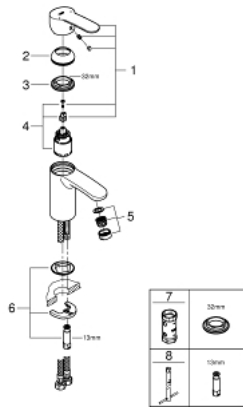

32 468 20E EUROSTYLE COSMOPOLITAN SINGLE-LEVER BASIN MIXER S-SIZE

PRODUCT DESCRIPTION

- Colour: chrome
- single hole installation
- metal lever
- GROHE SilkMove 35 mm ceramic cartridge
- adjustable flow rate limiter
- adjustable minimum flow rate approx. 2.5 l/min
- temperature limiter
- GROHE LongLife finish
- GROHE EcoJoy - less water, perfect flow
- maximum flow rate (at 3 bar): 5 l/min
- SpeedClean Mousseur
- GROHE FastFixation installation system with centering support
- smooth body
- flexible connection hoses
- minimum pressure 1,0 bar
- noise classification 1 in accordance with DIN4109

32 468 20E EUROSTYLE COSMOPOLITAN SINGLE-LEVER BASIN MIXER S-SIZE

SPARE PARTS, August 2017 – now

- 1: Lever (Spare part-nr. 46748000)
 - 2: Shield (Spare part-nr. 46492000)
 - 3: Screw coupling (Spare part-nr. 46460000)
 - 4: Cartridge (Spare part-nr. 46374000)
 - 5: Mousseur (Spare part-nr. 48159000)
 - 6: Shank mounting kit (Spare part-nr. 46671000)
 - 7: Socket spanner (Spare part-nr. 19332000)*
 - 8: Mounting wrench (Spare part-nr. 19017000)*
- * Optional accessories