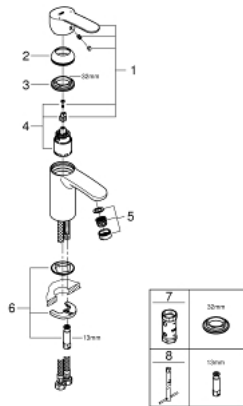

32 468 20E EUROSTYLE COSMOPOLITAN SINGLE-LEVER BASIN MIXER 1/2" S-SIZE

PRODUCT DESCRIPTION

- Colour: chrome
- single hole installation
- metal lever
- GROHE SilkMove 35 mm ceramic cartridge
- adjustable flow rate limiter
- adjustable minimum flow rate approx. 2.5 l/min
- temperature limiter
- GROHE LongLife finish
- GROHE EcoJoy - Less water, perfect flow
- maximum flow rate (at 3 bar): 5 l/min
- SpeedClean mousseur
- GROHE FastFixation installation system with centering support
- smooth body
- flexible connection hoses
- min. recommended pressure 1.0 bar
- noise classification I in accordance with DIN 4109

32 468 20E EUROSTYLE COSMOPOLITAN SINGLE-LEVER BASIN MIXER 1/2" S-SIZE

SPARE PARTS, 8月 2017 – now

- 1: Lever (Spare part-nr. 46748000)
 - 2: Cap (Spare part-nr. 46492000)
 - 3: Screw coupling (Spare part-nr. 46460000)
 - 4: Cartridge (Spare part-nr. 46374000)
 - 5: Mousseur (Spare part-nr. 48159000)
 - 6: Shank mounting kit (Spare part-nr. 46671000)
 - 7: Socket spanner (Spare part-nr. 19332000)*
 - 8: Mounting wrench (Spare part-nr. 19017000)*
- * Optional accessories