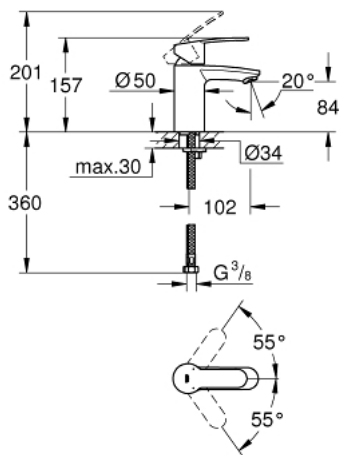

32 468 20E EUROSTYLE COSMOPOLITAN SINGLE-LEVER BASIN MIXER 1/2" S-SIZE

PRODUCT DESCRIPTION

- Colour: chrome
- single hole installation
- metal lever
- GROHE SilkMove 35 mm ceramic cartridge
- adjustable flow rate limiter
- adjustable minimum flow rate approx. 2.5 l/min
- temperature limiter
- GROHE LongLife finish
- GROHE EcoJoy - Less water, perfect flow
- maximum flow rate (at 3 bar): 5 l/min
- SpeedClean mousseur
- GROHE FastFixation installation system with centering support
- smooth body
- flexible connection hoses
- min. recommended pressure 1.0 bar
- noise classification I in accordance with DIN 4109

32 468 20E EUROSTYLE COSMOPOLITAN SINGLE-LEVER BASIN MIXER 1/2" S-SIZE

SPARE PARTS, 8月 2017 – now

- 1: Lever (Spare part-nr. 46748000)
 - 2: Cap (Spare part-nr. 46492000)
 - 3: Screw coupling (Spare part-nr. 46460000)
 - 4: Cartridge (Spare part-nr. 46374000)
 - 5: Mousseur (Spare part-nr. 48159000)
 - 6: Shank mounting kit (Spare part-nr. 46671000)
 - 7: Socket spanner (Spare part-nr. 19332000)*
 - 8: Mounting wrench (Spare part-nr. 19017000)*
- * Optional accessories