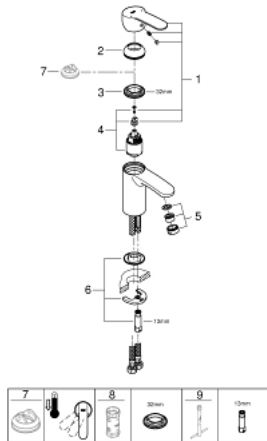

32 468 20L EUROSTYLE COSMOPOLITAN SINGLE-LEVER BASIN MIXER S-SIZE

PRODUCT DESCRIPTION

- Colour: chrome
- single hole installation
- metal lever
- GROHE SilkMove 35 mm ceramic cartridge
- adjustable flow rate limiter
- adjustable minimum flow rate approx. 2.5 l/min
- GROHE LongLife finish
- GROHE FastFixation installation system with centering support
- mousseur
- smooth body
- flexible connection hoses
- for low pressure
- min. recommended pressure 0.2 bar
- optional temperature limiter ref. no. 46 375
- noise classification 1 in accordance with DIN4109

32 468 20L EUROSTYLE COSMOPOLITAN SINGLE-LEVER BASIN MIXER S-SIZE

SPARE PARTS, June 2011 – now

- 1: Lever (Spare part-nr. 46748000)
 - 2: Shield (Spare part-nr. 46492000)
 - 3: Screw coupling (Spare part-nr. 46460000)
 - 4: Cartridge (Spare part-nr. 46374000)
 - 5: Mousseur (Spare part-nr. 13922000)
 - 6: Shank mounting kit (Spare part-nr. 46671000)
 - 7: Temperature limiter (Spare part-nr. 46375000)*
 - 8: Socket spanner (Spare part-nr. 19332000)*
 - 9: Mounting wrench (Spare part-nr. 19017000)*
- * Optional accessories