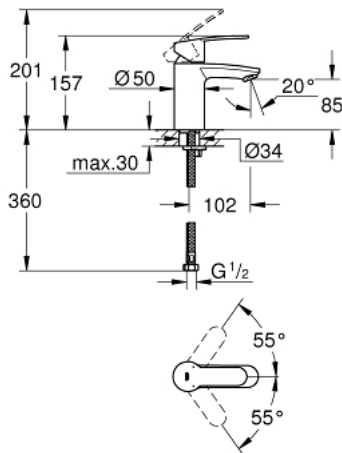

32 468 20L EUROSTYLE COSMOPOLITAN SINGLE-LEVER BASIN MIXER S-SIZE

PRODUCT DESCRIPTION

- Colour: chrome
- single hole installation
- metal lever
- GROHE SilkMove 35 mm ceramic cartridge
- adjustable flow rate limiter
- adjustable minimum flow rate approx. 2.5 l/min
- GROHE LongLife finish
- GROHE FastFixation installation system with centering support
- mousseur
- smooth body
- flexible connection hoses
- for low pressure
- min. recommended pressure 0.2 bar
- optional temperature limiter ref. no. 46 375
- noise classification 1 in accordance with DIN4109

32 468 20L EUROSTYLE COSMOPOLITAN SINGLE-LEVER BASIN MIXER S-SIZE

SPARE PARTS, June 2011 – now

- 1: Lever (Spare part-nr. 46748000)
 - 2: Shield (Spare part-nr. 46492000)
 - 3: Screw coupling (Spare part-nr. 46460000)
 - 4: Cartridge (Spare part-nr. 46374000)
 - 5: Mousseur (Spare part-nr. 13922000)
 - 6: Shank mounting kit (Spare part-nr. 46671000)
 - 7: Temperature limiter (Spare part-nr. 46375000)*
 - 8: Socket spanner (Spare part-nr. 19332000)*
 - 9: Mounting wrench (Spare part-nr. 19017000)*
- * Optional accessories