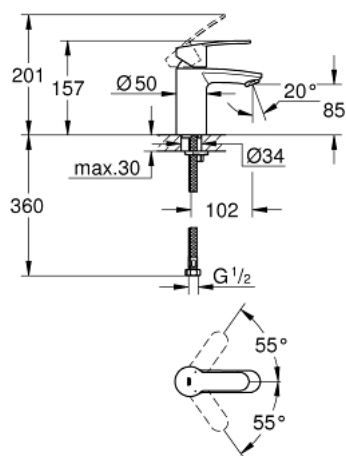

32 468 20L EUROSTYLE COSMOPOLITAN SINGLE-LEVER BASIN MIXER 1/2" S-SIZE

PRODUCT DESCRIPTION

- Colour: chrome
- single hole installation
- metal lever
- GROHE SilkMove 35 mm ceramic cartridge
- adjustable flow rate limiter
- adjustable minimum flow rate approx. 2.5 l/min
- GROHE LongLife finish
- GROHE FastFixation installation system with centering support
- mousseur
- smooth body
- flexible connection hoses
- for low pressure
- min. recommended pressure 0.2 bar
- optional temperature limiter ref. no. 46 375
- noise classification I in accordance with DIN 4109

32 468 20L EUROSTYLE COSMOPOLITAN SINGLE-LEVER BASIN MIXER 1/2" S-SIZE

SPARE PARTS, 6月 2011 – now

- 1: Lever (Spare part-nr. 46748000)
 - 2: Cap (Spare part-nr. 46492000)
 - 3: Screw coupling (Spare part-nr. 46460000)
 - 4: Cartridge (Spare part-nr. 46374000)
 - 5: Mousseur (Spare part-nr. 13922000)
 - 6: Shank mounting kit (Spare part-nr. 46671000)
 - 7: Temperature limiter (Spare part-nr. 46375000)*
 - 8: Socket spanner (Spare part-nr. 19332000)*
 - 9: Mounting wrench (Spare part-nr. 19017000)*
- * Optional accessories