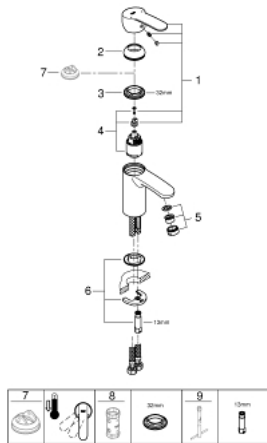

32 468 20L EUROSTYLE COSMOPOLITAN SINGLE-LEVER BASIN MIXER 1/2" S-SIZE

PRODUCT DESCRIPTION

- Colour: chrome
- single hole installation
- metal lever
- GROHE SilkMove 35 mm ceramic cartridge
- adjustable flow rate limiter
- adjustable minimum flow rate approx. 2.5 l/min
- GROHE LongLife finish
- GROHE FastFixation installation system with centering support
- mousseur
- smooth body
- flexible connection hoses
- for low pressure
- min. recommended pressure 0.2 bar
- optional temperature limiter ref. no. 46 375
- noise classification I in accordance with DIN 4109

32 468 20L EUROSTYLE COSMOPOLITAN SINGLE-LEVER BASIN MIXER 1/2" S-SIZE

SPARE PARTS, 6月 2011 – now

- 1: Lever (Spare part-nr. 46748000)
 - 2: Cap (Spare part-nr. 46492000)
 - 3: Screw coupling (Spare part-nr. 46460000)
 - 4: Cartridge (Spare part-nr. 46374000)
 - 5: Mousseur (Spare part-nr. 13922000)
 - 6: Shank mounting kit (Spare part-nr. 46671000)
 - 7: Temperature limiter (Spare part-nr. 46375000)*
 - 8: Socket spanner (Spare part-nr. 19332000)*
 - 9: Mounting wrench (Spare part-nr. 19017000)*
- * Optional accessories