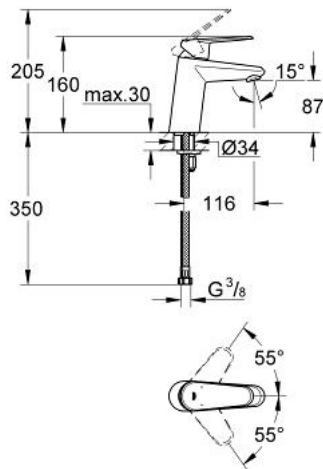

## 32 469 002 EURODISC COSMOPOLITAN SINGLE-LEVER BASIN MIXER S-SIZE

### PRODUCT DESCRIPTION

- Colour: chrome
- single hole installation
- metal lever
- GROHE SilkMove 35 mm ceramic cartridge
- GROHE LongLife finish
- adjustable flow rate limiter
- adjustable minimum flow rate approx. 2.5 l/min
- mousseur
- smooth body
- flexible connection hoses
- GROHE FastFixation installation system with centering support
- optional temperature limiter ref. no. 46 375
- noise classification 1 in accordance with DIN4109

32 469 002 **EURODISC COSMOPOLITAN SINGLE-LEVER BASIN MIXER**  
**S-SIZE**

**SPARE PARTS**, March 2010 – now

- 1: Lever (Spare part-nr. 46738000)
  - 2: Shield (Spare part-nr. 46492000)
  - 3: Screw coupling (Spare part-nr. 46460000)
  - 4: Cartridge (Spare part-nr. 46374000)
  - 5: Mousseur (Spare part-nr. 13929000)
  - 6: Shank mounting kit (Spare part-nr. 46645000)
  - 7: Temperature limiter (Spare part-nr. 46375000)\*
  - 8: Socket spanner (Spare part-nr. 19332000)\*
  - 9: Mounting wrench (Spare part-nr. 19017000)\*
- \* Optional accessories