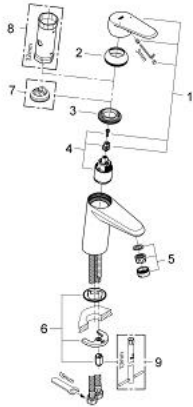

## 32 469 002 EURODISC COSMOPOLITAN SINGLE-LEVER BASIN MIXER S-SIZE

### PRODUCT DESCRIPTION

- Colour: chrome
- single hole installation
- metal lever
- GROHE SilkMove 35 mm ceramic cartridge
- GROHE LongLife finish
- adjustable flow rate limiter
- adjustable minimum flow rate approx. 2.5 l/min
- mousseur
- smooth body
- flexible connection hoses
- GROHE FastFixation installation system with centering support
- optional temperature limiter ref. no. 46 375
- noise classification 1 in accordance with DIN4109

32 469 002 **EURODISC COSMOPOLITAN SINGLE-LEVER BASIN MIXER**  
**S-SIZE**

**SPARE PARTS**, March 2010 – now

- 1: Lever (Spare part-nr. 46738000)
  - 2: Shield (Spare part-nr. 46492000)
  - 3: Screw coupling (Spare part-nr. 46460000)
  - 4: Cartridge (Spare part-nr. 46374000)
  - 5: Mousseur (Spare part-nr. 13929000)
  - 6: Shank mounting kit (Spare part-nr. 46645000)
  - 7: Temperature limiter (Spare part-nr. 46375000)\*
  - 8: Socket spanner (Spare part-nr. 19332000)\*
  - 9: Mounting wrench (Spare part-nr. 19017000)\*
- \* Optional accessories