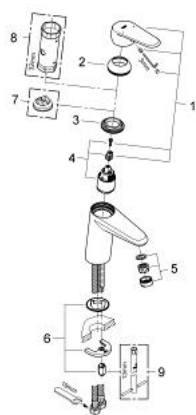

32 469 002 EURODISC COSMOPOLITAN SINGLE-LEVER BASIN MIXER 1/2" S-SIZE

PRODUCT DESCRIPTION

- Colour: chrome
- single hole installation
- metal lever
- GROHE SilkMove 35 mm ceramic cartridge
- GROHE LongLife finish
- adjustable flow rate limiter
- adjustable minimum flow rate approx. 2.5 l/min
- mousseur
- smooth body
- flexible connection hoses
- GROHE FastFixation installation system with centering support
- optional temperature limiter ref. no. 46 375
- noise classification I in accordance with DIN 4109

32 469 002 EURODISC COSMOPOLITAN SINGLE-LEVER BASIN MIXER 1/2" S-SIZE

SPARE PARTS, 3月 2010 – now

- 1: Lever (Spare part-nr. 46738000)
 - 2: Cap (Spare part-nr. 46492000)
 - 3: Screw coupling (Spare part-nr. 46460000)
 - 4: Cartridge (Spare part-nr. 46374000)
 - 5: Mousseur (Spare part-nr. 13929000)
 - 6: Shank mounting kit (Spare part-nr. 46645000)
 - 7: Temperature limiter (Spare part-nr. 46375000)*
 - 8: Socket spanner (Spare part-nr. 19332000)*
 - 9: Mounting wrench (Spare part-nr. 19017000)*
- * Optional accessories