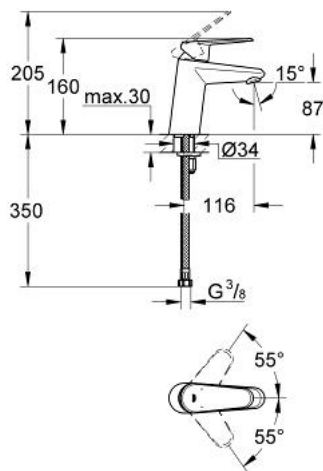

32 469 002 EURODISC COSMOPOLITAN SINGLE-LEVER BASIN MIXER 1/2" S-SIZE

PRODUCT DESCRIPTION

- Colour: chrome
- single hole installation
- metal lever
- GROHE SilkMove 35 mm ceramic cartridge
- GROHE LongLife finish
- adjustable flow rate limiter
- adjustable minimum flow rate approx. 2.5 l/min
- mousseur
- smooth body
- flexible connection hoses
- GROHE FastFixation installation system with centering support
- optional temperature limiter ref. no. 46 375
- noise classification I in accordance with DIN 4109

32 469 002 EURODISC COSMOPOLITAN SINGLE-LEVER BASIN MIXER 1/2" S-SIZE

SPARE PARTS, 3月 2010 – now

- 1: Lever (Spare part-nr. 46738000)
 - 2: Cap (Spare part-nr. 46492000)
 - 3: Screw coupling (Spare part-nr. 46460000)
 - 4: Cartridge (Spare part-nr. 46374000)
 - 5: Mousseur (Spare part-nr. 13929000)
 - 6: Shank mounting kit (Spare part-nr. 46645000)
 - 7: Temperature limiter (Spare part-nr. 46375000)*
 - 8: Socket spanner (Spare part-nr. 19332000)*
 - 9: Mounting wrench (Spare part-nr. 19017000)*
- * Optional accessories