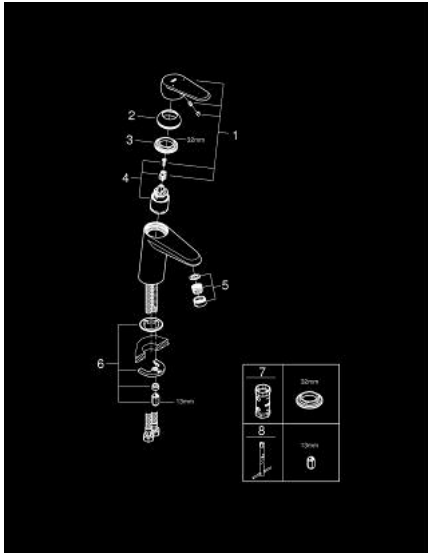

32 469 20E EURODISC COSMOPOLITAN SINGLE-LEVER BASIN MIXER S-SIZE

PRODUCT DESCRIPTION

- Colour: chrome
- metal lever
- single hole installation
- GROHE SilkMove 35 mm ceramic cartridge
- adjustable flow rate limiter
- adjustable minimum flow rate approx. 2.5 l/min
- temperature limiter
- GROHE LongLife finish
- GROHE EcoJoy - less water, perfect flow
- maximum flow rate (at 3 bar): 5 l/min
- SpeedClean Mousseur
- GROHE FastFixation installation system with centering support
- smooth body
- flexible connection hoses
- minimum pressure 1,0 bar
- noise classification 1 in accordance with DIN4109

32 469 20E EURODISC COSMOPOLITAN SINGLE-LEVER BASIN MIXER S-SIZE

SPARE PARTS, August 2017 – now

- 1: Lever (Spare part-nr. 46738000)
 - 2: Shield (Spare part-nr. 46492000)
 - 3: Screw coupling (Spare part-nr. 46460000)
 - 4: Cartridge (Spare part-nr. 46374000)
 - 5: Flow straightener (Spare part-nr. 13955000)
 - 6: Shank mounting kit (Spare part-nr. 46645000)
 - 7: Socket spanner (Spare part-nr. 19332000)*
 - 8: Mounting wrench (Spare part-nr. 19017000)*
- * Optional accessories