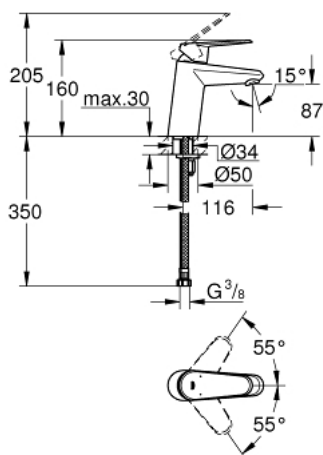

32 469 20E EURODISC COSMOPOLITAN SINGLE-LEVER BASIN MIXER S-SIZE

PRODUCT DESCRIPTION

- Colour: chrome
- metal lever
- single hole installation
- GROHE SilkMove 35 mm ceramic cartridge
- adjustable flow rate limiter
- adjustable minimum flow rate approx. 2.5 l/min
- temperature limiter
- GROHE LongLife finish
- GROHE EcoJoy - less water, perfect flow
- maximum flow rate (at 3 bar): 5 l/min
- SpeedClean Mousseur
- GROHE FastFixation installation system with centering support
- smooth body
- flexible connection hoses
- minimum pressure 1,0 bar
- noise classification 1 in accordance with DIN4109

32 469 20E EURODISC COSMOPOLITAN SINGLE-LEVER BASIN MIXER S-SIZE

SPARE PARTS, August 2017 – now

- 1: Lever (Spare part-nr. 46738000)
 - 2: Shield (Spare part-nr. 46492000)
 - 3: Screw coupling (Spare part-nr. 46460000)
 - 4: Cartridge (Spare part-nr. 46374000)
 - 5: Flow straightener (Spare part-nr. 13955000)
 - 6: Shank mounting kit (Spare part-nr. 46645000)
 - 7: Socket spanner (Spare part-nr. 19332000)*
 - 8: Mounting wrench (Spare part-nr. 19017000)*
- * Optional accessories