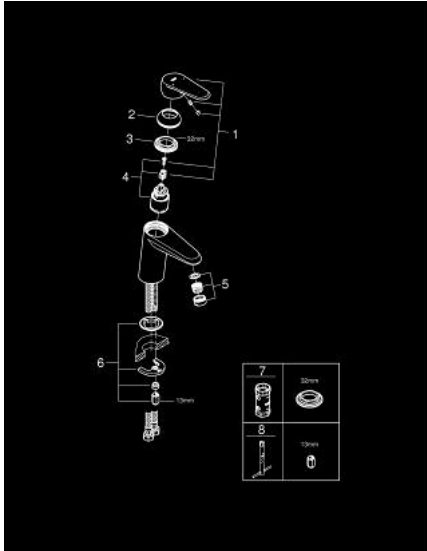

32 469 20E EURODISC COSMOPOLITAN SINGLE-LEVER BASIN MIXER 1/2" S-SIZE

PRODUCT DESCRIPTION

- Colour: chrome
- metal lever
- single hole installation
- GROHE SilkMove 35 mm ceramic cartridge
- adjustable flow rate limiter
- adjustable minimum flow rate approx. 2.5 l/min
- temperature limiter
- GROHE LongLife finish
- GROHE EcoJoy - Less water, perfect flow
- maximum flow rate (at 3 bar): 5 l/min
- SpeedClean mousseur
- GROHE FastFixation installation system with centering support
- smooth body
- flexible connection hoses
- min. recommended pressure 1.0 bar
- noise classification I in accordance with DIN 4109

32 469 20E EURODISC COSMOPOLITAN SINGLE-LEVER BASIN MIXER 1/2" S-SIZE

SPARE PARTS, 8月 2017 – now

- 1: Lever (Spare part-nr. 46738000)
 - 2: Cap (Spare part-nr. 46492000)
 - 3: Screw coupling (Spare part-nr. 46460000)
 - 4: Cartridge (Spare part-nr. 46374000)
 - 5: Laminar flow straightener (Spare part-nr. 13955000)
 - 6: Shank mounting kit (Spare part-nr. 46645000)
 - 7: Socket spanner (Spare part-nr. 19332000)*
 - 8: Mounting wrench (Spare part-nr. 19017000)*
- * Optional accessories