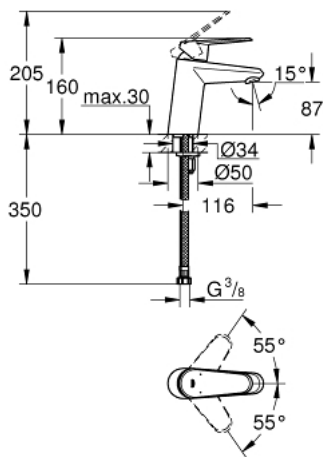

32 469 20E EURODISC COSMOPOLITAN SINGLE-LEVER BASIN MIXER 1/2" S-SIZE

PRODUCT DESCRIPTION

- Colour: chrome
- metal lever
- single hole installation
- GROHE SilkMove 35 mm ceramic cartridge
- adjustable flow rate limiter
- adjustable minimum flow rate approx. 2.5 l/min
- temperature limiter
- GROHE LongLife finish
- GROHE EcoJoy - Less water, perfect flow
- maximum flow rate (at 3 bar): 5 l/min
- SpeedClean mousseur
- GROHE FastFixation installation system with centering support
- smooth body
- flexible connection hoses
- min. recommended pressure 1.0 bar
- noise classification I in accordance with DIN 4109

32 469 20E EURODISC COSMOPOLITAN SINGLE-LEVER BASIN MIXER 1/2" S-SIZE

SPARE PARTS, 8月 2017 – now

- 1: Lever (Spare part-nr. 46738000)
 - 2: Cap (Spare part-nr. 46492000)
 - 3: Screw coupling (Spare part-nr. 46460000)
 - 4: Cartridge (Spare part-nr. 46374000)
 - 5: Laminar flow straightener (Spare part-nr. 13955000)
 - 6: Shank mounting kit (Spare part-nr. 46645000)
 - 7: Socket spanner (Spare part-nr. 19332000)*
 - 8: Mounting wrench (Spare part-nr. 19017000)*
- * Optional accessories