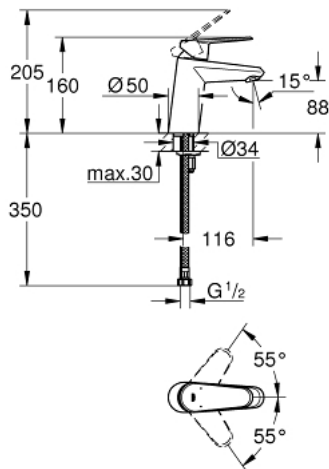

32 469 20L EURODISC COSMOPOLITAN SINGLE-LEVER BASIN MIXER S-SIZE

PRODUCT DESCRIPTION

- Colour: chrome
- single hole installation
- metal lever
- GROHE SilkMove 35 mm ceramic cartridge
- adjustable flow rate limiter
- adjustable minimum flow rate approx. 2.5 l/min
- GROHE FastFixation installation system with centering support
- GROHE LongLife finish
- mousseur
- smooth body
- flexible connection hoses
- for low pressure
- min. recommended pressure 0.2 bar
- optional temperature limiter ref. no. 46 375
- noise classification 1 in accordance with DIN4109

32 469 20L EURODISC COSMOPOLITAN SINGLE-LEVER BASIN MIXER S-SIZE

SPARE PARTS, June 2011 – now

- 1: Lever (Spare part-nr. 46738000)
 - 2: Shield (Spare part-nr. 46492000)
 - 3: Screw coupling (Spare part-nr. 46460000)
 - 4: Cartridge (Spare part-nr. 46374000)
 - 5: Mousseur (Spare part-nr. 13922000)
 - 6: Shank mounting kit (Spare part-nr. 46645000)
 - 7: Temperature limiter (Spare part-nr. 46375000)*
 - 8: Socket spanner (Spare part-nr. 19332000)*
 - 9: Mounting wrench (Spare part-nr. 19017000)*
- * Optional accessories