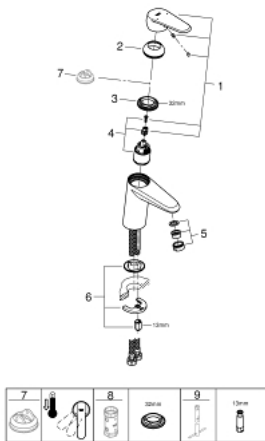

32 469 20L EURODISC COSMOPOLITAN SINGLE-LEVER BASIN MIXER S-SIZE

PRODUCT DESCRIPTION

- Colour: chrome
- single hole installation
- metal lever
- GROHE SilkMove 35 mm ceramic cartridge
- adjustable flow rate limiter
- adjustable minimum flow rate approx. 2.5 l/min
- GROHE FastFixation installation system with centering support
- GROHE LongLife finish
- mousseur
- smooth body
- flexible connection hoses
- for low pressure
- min. recommended pressure 0.2 bar
- optional temperature limiter ref. no. 46 375
- noise classification 1 in accordance with DIN4109

32 469 20L EURODISC COSMOPOLITAN SINGLE-LEVER BASIN MIXER S-SIZE

SPARE PARTS, June 2011 – now

- 1: Lever (Spare part-nr. 46738000)
 - 2: Shield (Spare part-nr. 46492000)
 - 3: Screw coupling (Spare part-nr. 46460000)
 - 4: Cartridge (Spare part-nr. 46374000)
 - 5: Mousseur (Spare part-nr. 13922000)
 - 6: Shank mounting kit (Spare part-nr. 46645000)
 - 7: Temperature limiter (Spare part-nr. 46375000)*
 - 8: Socket spanner (Spare part-nr. 19332000)*
 - 9: Mounting wrench (Spare part-nr. 19017000)*
- * Optional accessories