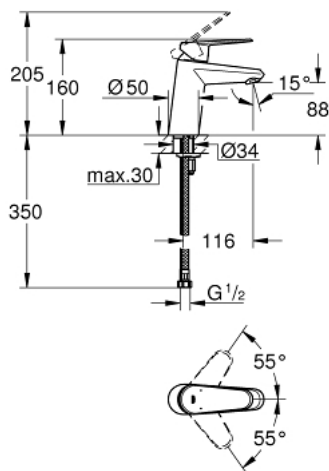

32 469 20L EURODISC COSMOPOLITAN SINGLE-LEVER BASIN MIXER 1/2" S-SIZE

PRODUCT DESCRIPTION

- Colour: chrome
- single hole installation
- metal lever
- GROHE SilkMove 35 mm ceramic cartridge
- adjustable flow rate limiter
- adjustable minimum flow rate approx. 2.5 l/min
- GROHE FastFixation installation system with centering support
- GROHE LongLife finish
- mousseur
- smooth body
- flexible connection hoses
- for low pressure
- min. recommended pressure 0.2 bar
- optional temperature limiter ref. no. 46 375
- noise classification I in accordance with DIN 4109

32 469 20L EURODISC COSMOPOLITAN SINGLE-LEVER BASIN MIXER 1/2" S-SIZE

SPARE PARTS, 6月 2011 – now

- 1: Lever (Spare part-nr. 46738000)
 - 2: Cap (Spare part-nr. 46492000)
 - 3: Screw coupling (Spare part-nr. 46460000)
 - 4: Cartridge (Spare part-nr. 46374000)
 - 5: Mousseur (Spare part-nr. 13922000)
 - 6: Shank mounting kit (Spare part-nr. 46645000)
 - 7: Temperature limiter (Spare part-nr. 46375000)*
 - 8: Socket spanner (Spare part-nr. 19332000)*
 - 9: Mounting wrench (Spare part-nr. 19017000)*
- * Optional accessories