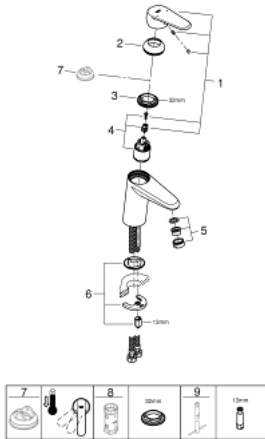

32 469 20L EURODISC COSMOPOLITAN SINGLE-LEVER BASIN MIXER 1/2" S-SIZE

PRODUCT DESCRIPTION

- Colour: chrome
- single hole installation
- metal lever
- GROHE SilkMove 35 mm ceramic cartridge
- adjustable flow rate limiter
- adjustable minimum flow rate approx. 2.5 l/min
- GROHE FastFixation installation system with centering support
- GROHE LongLife finish
- mousseur
- smooth body
- flexible connection hoses
- for low pressure
- min. recommended pressure 0.2 bar
- optional temperature limiter ref. no. 46 375
- noise classification I in accordance with DIN 4109

32 469 20L EURODISC COSMOPOLITAN SINGLE-LEVER BASIN MIXER 1/2" S-SIZE

SPARE PARTS, 6月 2011 – now

- 1: Lever (Spare part-nr. 46738000)
 - 2: Cap (Spare part-nr. 46492000)
 - 3: Screw coupling (Spare part-nr. 46460000)
 - 4: Cartridge (Spare part-nr. 46374000)
 - 5: Mousseur (Spare part-nr. 13922000)
 - 6: Shank mounting kit (Spare part-nr. 46645000)
 - 7: Temperature limiter (Spare part-nr. 46375000)*
 - 8: Socket spanner (Spare part-nr. 19332000)*
 - 9: Mounting wrench (Spare part-nr. 19017000)*
- * Optional accessories