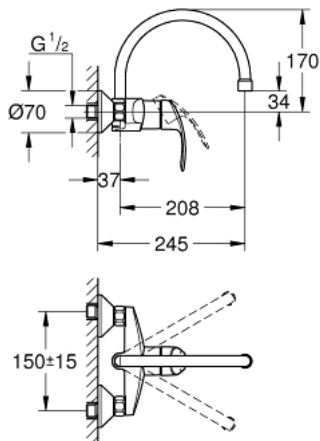

## 32 482 002 EUROSMART SINGLE-LEVER SINK MIXER 1/2"

### PRODUCT DESCRIPTION

- Colour: chrome
- wall mounted
- GROHE LongLife finish
- GROHE SilkMove 35 mm ceramic cartridge
- mousseur
- adjustable flow rate limiter
- swivel tubular spout, swivel area 360°
- projection 186 mm
- integrated temperature limiter
- S-unions

### SPARE PARTS, April 2013 – now

- 1: Lever (Spare part-nr. 46898000)
- 2: Shield (Spare part-nr. 46899000)
- 3: Cartridge (Spare part-nr. 46374000)
- 4: C-spout (Spare part-nr. 13371000)
- 4.1: Mousseur (Spare part-nr. 06574000)
- 4.2: Sealing washer (Spare part-nr. 0128500M)
- 4.3: Safety ring (Spare part-nr. 0485300M)
- 5: Screw joint (Spare part-nr. 45044000)
- 6: S-union (Spare part-nr. 12075000)
- 6.1: Ball seal dia. 9x6.8 mm (Spare part-nr. 0138600M)
- 6.2: Escutcheon (Spare part-nr. 0221000M)
- 7: Extension 3/4", 20 mm (Spare part-nr. 0713000M)\*