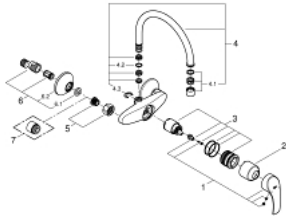

## 32 482 002 EUROSMART SINGLE-LEVER SINK MIXER 1/2"

### PRODUCT DESCRIPTION

- Colour: chrome
- wall mounted
- GROHE LongLife finish
- GROHE SilkMove 35 mm ceramic cartridge
- mousseur
- adjustable flow rate limiter
- swivel tubular spout, swivel area 360°
- projection 186 mm
- integrated temperature limiter
- S-unions

### SPARE PARTS, April 2013 – now

- 1: Lever (Spare part-nr. 46898000)
- 2: Shield (Spare part-nr. 46899000)
- 3: Cartridge (Spare part-nr. 46374000)
- 4: C-spout (Spare part-nr. 13371000)
- 4.1: Mousseur (Spare part-nr. 06574000)
- 4.2: Sealing washer (Spare part-nr. 0128500M)
- 4.3: Safety ring (Spare part-nr. 0485300M)
- 5: Screw joint (Spare part-nr. 45044000)
- 6: S-union (Spare part-nr. 12075000)
- 6.1: Ball seal dia. 9x6.8 mm (Spare part-nr. 0138600M)
- 6.2: Escutcheon (Spare part-nr. 0221000M)
- 7: Extension 3/4", 20 mm (Spare part-nr. 0713000M)\*