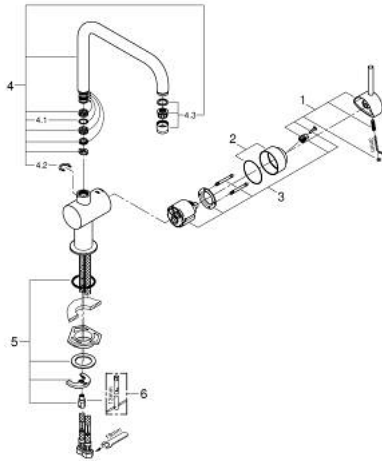

## 32 488 DC0 MINTA SINGLE-LEVER SINK MIXER 1/2"

### SPARE PARTS, March 2007 – October 2014

- 1: Lever (Spare part-nr. 46015DC0)
  - 2: Shield (Spare part-nr. 46025DC0)
  - 3: Cartridge (Spare part-nr. 46048000)
  - 4: Spout (Spare part-nr. 13096DC0)
  - 4.1: Sealing washer (Spare part-nr. 0128500M)
  - 4.2: Safety ring (Spare part-nr. 0485300M)
  - 4.3: Mousseur (Spare part-nr. 13928DC0)
  - 5: Shank mounting kit (Spare part-nr. 46249000)
  - 6: Mounting wrench (Spare part-nr. 19017000)\*
- \* Optional accessories