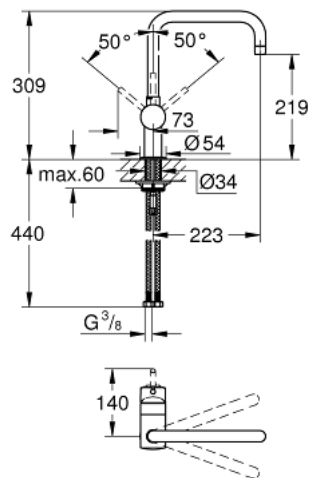

## 32 488 DC0 MINTA SINGLE-LEVER SINK MIXER 1/2"

### PRODUCT DESCRIPTION

- Colour: supersteel
- U-spout
- single hole installation
- GROHE LongLife finish
- GROHE SilkMove 46 mm ceramic cartridge
- adjustable flow rate limiter
- selectable swivel area: 0° / 150° / 360°
- swivel tubular spout
- flexible connection hoses
- rapid installation system
- optional temperature limiter ref. no. 46 308
- maximum flow rate (at 3 bar): 11.5 l/min

### SPARE PARTS, 3月 2007 – 10月 2014

- 1: Lever (Spare part-nr. 46015DC0)
  - 2: Cap (Spare part-nr. 46025DC0)
  - 3: Cartridge (Spare part-nr. 46048000)
  - 4: Spout (Spare part-nr. 13096DC0)
  - 4.1: Sealing washer (Spare part-nr. 0128500M)
  - 4.2: Safety ring (Spare part-nr. 0485300M)
  - 4.3: Mousseur (Spare part-nr. 13928DC0)
  - 5: Shank mounting kit (Spare part-nr. 46249000)
  - 6: Mounting wrench (Spare part-nr. 19017000)\*
- \* Optional accessories