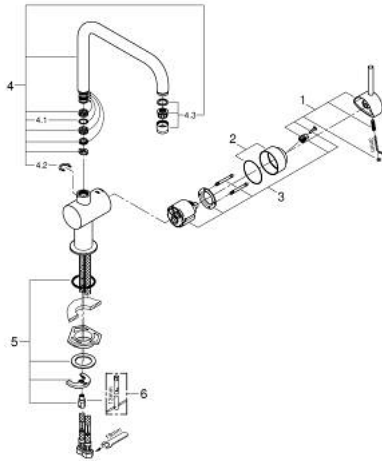

## 32 488 DC0 MINTA SINGLE-LEVER SINK MIXER 1/2"

### PRODUCT DESCRIPTION

- Colour: supersteel
- U-spout
- single hole installation
- GROHE LongLife finish
- GROHE SilkMove 46 mm ceramic cartridge
- adjustable flow rate limiter
- selectable swivel area: 0° / 150° / 360°
- swivel tubular spout
- flexible connection hoses
- rapid installation system
- optional temperature limiter ref. no. 46 308
- maximum flow rate (at 3 bar): 11.5 l/min

### SPARE PARTS, 3月 2007 – 10月 2014

- 1: Lever (Spare part-nr. 46015DC0)
  - 2: Cap (Spare part-nr. 46025DC0)
  - 3: Cartridge (Spare part-nr. 46048000)
  - 4: Spout (Spare part-nr. 13096DC0)
  - 4.1: Sealing washer (Spare part-nr. 0128500M)
  - 4.2: Safety ring (Spare part-nr. 0485300M)
  - 4.3: Mousseur (Spare part-nr. 13928DC0)
  - 5: Shank mounting kit (Spare part-nr. 46249000)
  - 6: Mounting wrench (Spare part-nr. 19017000)\*
- \* Optional accessories