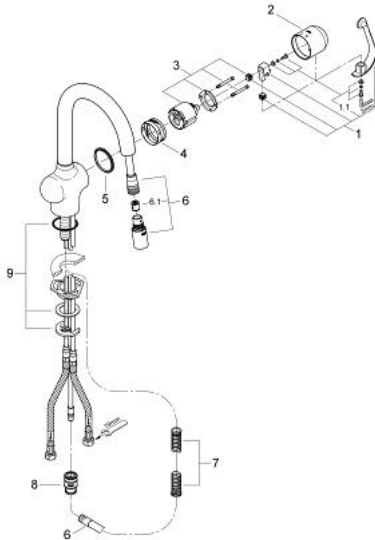

32 541 001 ZEDRA SINGLE-LEVER SINK MIXER 1/2"

PRODUCT DESCRIPTION

- Colour: chrome
- single hole installation
- GROHE SilkMove 46 mm ceramic cartridge
- GROHE LongLife finish
- GROHE RealSteel product material(stainless steel body)
- adjustable flow rate limiter
- swivelling tubular spout
- extractable trigger spray Dual integrated
- automatic diverter:
- Mousseur/shower spray
- returning help
- integrated non-return valve
- flexible connection hoses
- rapid-installation-system
- Protected against backflow
- Spout height 337 mm
- Mousseur height 187 mm

32 541 001 ZEDRA SINGLE-LEVER SINK MIXER 1/2"

SPARE PARTS, March 2007 – now

- 1: Lever (Spare part-nr. 46309000)
- 1.1: Fixing set (Spare part-nr. 46310000)
- 2: Cap (Spare part-nr. 46311000)
- 3: Cartridge (Spare part-nr. 46048000)
- 4: Guide ring (Spare part-nr. 0538000M)
- 5: Sliding ring (Spare part-nr. 04954V0M)
- 6: Pull-Out spray (Spare part-nr. 46592000)
- 6.1: Non-return valve (Spare part-nr. 08565000)
- 6.2: Flow straightener (Spare part-nr. 13997000)
- 7: Compression spring (Spare part-nr. 07240000)
- 8: Snap coupling (Spare part-nr. 46338000)
- 9: Shank mounting kit (Spare part-nr. 46345000)