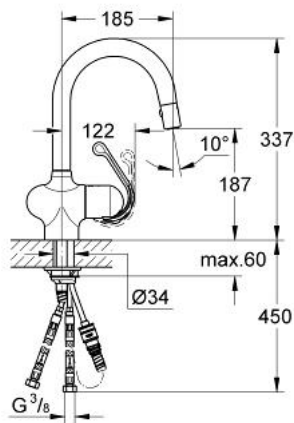

32 541 001 ZEDRA SINGLE-LEVER SINK MIXER 1/2"

PRODUCT DESCRIPTION

- Colour: chrome
- single hole installation
- GROHE SilkMove 46 mm ceramic cartridge
- GROHE LongLife finish
- GROHE RealSteel product material(stainless steel body)
- adjustable flow rate limiter
- swivelling tubular spout
- extractable trigger spray Dual integrated
- automatic diverter:
- Mousseur/shower spray
- returning help
- integrated non-return valve
- flexible connection hoses
- rapid-installation-system
- Protected against backflow
- Spout height 337 mm
- Mousseur height 187 mm

32 541 001 ZEDRA SINGLE-LEVER SINK MIXER 1/2"

SPARE PARTS, March 2007 – now

- 1: Lever (Spare part-nr. 46309000)
- 1.1: Fixing set (Spare part-nr. 46310000)
- 2: Cap (Spare part-nr. 46311000)
- 3: Cartridge (Spare part-nr. 46048000)
- 4: Guide ring (Spare part-nr. 0538000M)
- 5: Sliding ring (Spare part-nr. 04954V0M)
- 6: Pull-Out spray (Spare part-nr. 46592000)
- 6.1: Non-return valve (Spare part-nr. 08565000)
- 6.2: Flow straightener (Spare part-nr. 13997000)
- 7: Compression spring (Spare part-nr. 07240000)
- 8: Snap coupling (Spare part-nr. 46338000)
- 9: Shank mounting kit (Spare part-nr. 46345000)