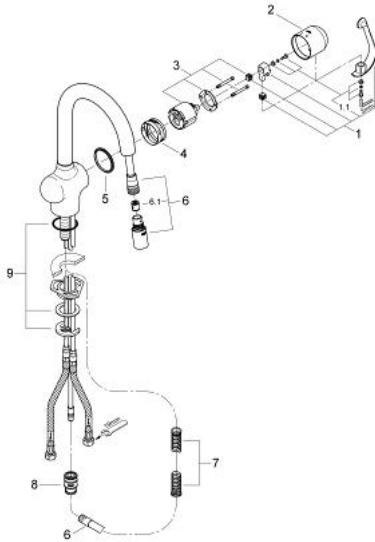

32 541 001 ZEDRA SINGLE-LEVER SINK MIXER 1/2"

PRODUCT DESCRIPTION

- Colour: chrome
- single hole installation
- GROHE SilkMove 46 mm ceramic cartridge
- GROHE LongLife finish
- GROHE RealSteel product material (stainless steel body)
- adjustable flow rate limiter
- swivel tubular spout
- extractable trigger spray Dual integrated
- automatic diverter:
- mousseur/hand shower
- returning help
- integrated non-return valves
- flexible connection hoses
- rapid installation system
- protected against backflow
- spout height 337 mm
- mousseur height 187 mm

32 541 001 ZEDRA SINGLE-LEVER SINK MIXER 1/2"

SPARE PARTS, 3月 2007 – now

- 1: Lever (Spare part-nr. 46309000)
- 1.1: Fixing set (Spare part-nr. 46310000)
- 2: Cover cap (Spare part-nr. 46311000)
- 3: Cartridge (Spare part-nr. 46048000)
- 4: Guide ring (Spare part-nr. 0538000M)
- 5: Sliding ring (Spare part-nr. 04954V0M)
- 6: Pull-Out spray (Spare part-nr. 46592000)
- 6.1: Non-return valve (Spare part-nr. 08565000)
- 6.2: Flow straightener (Spare part-nr. 13997000)
- 7: Compression spring (Spare part-nr. 07240000)
- 8: Quick coupling (Spare part-nr. 46338000)
- 9: Shank mounting kit (Spare part-nr. 46345000)