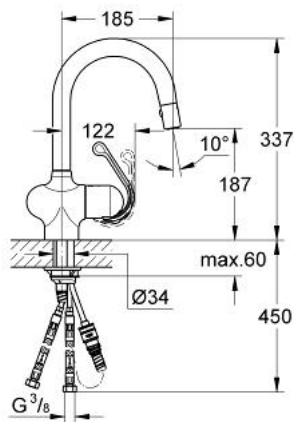

32 541 001 ZEDRA SINGLE-LEVER SINK MIXER 1/2"

PRODUCT DESCRIPTION

- Colour: chrome
- single hole installation
- GROHE SilkMove 46 mm ceramic cartridge
- GROHE LongLife finish
- GROHE RealSteel product material (stainless steel body)
- adjustable flow rate limiter
- swivel tubular spout
- extractable trigger spray Dual integrated
- automatic diverter:
- mousseur/hand shower
- returning help
- integrated non-return valves
- flexible connection hoses
- rapid installation system
- protected against backflow
- spout height 337 mm
- mousseur height 187 mm

32 541 001 ZEDRA SINGLE-LEVER SINK MIXER 1/2"

SPARE PARTS, 3月 2007 – now

- 1: Lever (Spare part-nr. 46309000)
- 1.1: Fixing set (Spare part-nr. 46310000)
- 2: Cover cap (Spare part-nr. 46311000)
- 3: Cartridge (Spare part-nr. 46048000)
- 4: Guide ring (Spare part-nr. 0538000M)
- 5: Sliding ring (Spare part-nr. 04954V0M)
- 6: Pull-Out spray (Spare part-nr. 46592000)
- 6.1: Non-return valve (Spare part-nr. 08565000)
- 6.2: Flow straightener (Spare part-nr. 13997000)
- 7: Compression spring (Spare part-nr. 07240000)
- 8: Quick coupling (Spare part-nr. 46338000)
- 9: Shank mounting kit (Spare part-nr. 46345000)