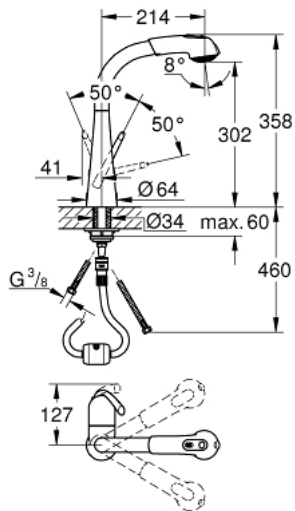

32 553 SD0 ZEDRA SINGLE-LEVER SINK MIXER 1/2"

PRODUCT DESCRIPTION

- Colour: stainless steel
- single hole installation
- GROHE LongLife finish
- GROHE RealSteel product material(stainless steel body)
- GROHE SilkMove 46 mm ceramic cartridge
- Pull-Out spray for greater flexibility
- Dual Spray - switch between mousseur and SpeedClean shower jet using diverter
- automatic reverse to mousseur
- adjustable flow rate limiter
- swivel tubular spout, swivel area 360°
- integrated non-return valve
- Protected against backflow
- flexible connection hoses
- rapid-installation-system

32 553 SD0 ZEDRA SINGLE-LEVER SINK MIXER 1/2"

SPARE PARTS, August 2008 – now

- 1: Lever (Spare part-nr. 46654SD0)
- 1.1: Fixing set (Spare part-nr. 46310000)
- 2: Shield (Spare part-nr. 46655SD0)
- 3: Cartridge (Spare part-nr. 46048000)
- 4: guide and slide ring (Spare part-nr. 46632V00)
- 5: Pull-Out spray (Spare part-nr. 46656ND0)
- 5.1: Mousseur (Spare part-nr. 13952000)
- 5.2: Non-return valve (Spare part-nr. 08565000)
- 5.3: Dirt strainer (Spare part-nr. 0676800M)
- 6: Metal hose (Spare part-nr. 46092000)
- 7: Compression spring (Spare part-nr. 07240000)
- 8: Shank mounting kit (Spare part-nr. 46345000)
- 9: Snap coupling (Spare part-nr. 46338000)