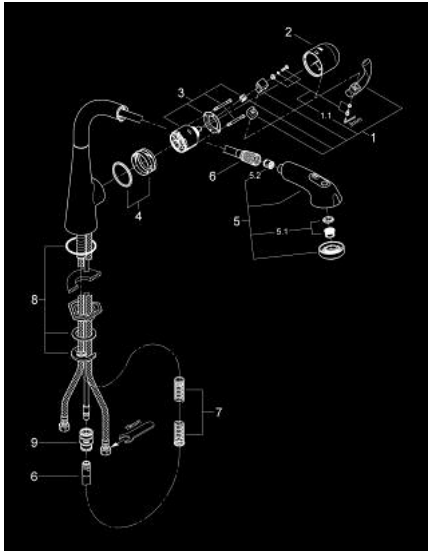

32 553 SD0 ZEDRA SINGLE-LEVER SINK MIXER 1/2"

PRODUCT DESCRIPTION

- Colour: stainless steel
- single hole installation
- GROHE LongLife finish
- GROHE RealSteel product material(stainless steel body)
- GROHE SilkMove 46 mm ceramic cartridge
- Pull-Out spray for greater flexibility
- Dual Spray - switch between mousseur and SpeedClean shower jet using diverter
- automatic reverse to mousseur
- adjustable flow rate limiter
- swivel tubular spout, swivel area 360°
- integrated non-return valve
- Protected against backflow
- flexible connection hoses
- rapid-installation-system

32 553 SD0 ZEDRA SINGLE-LEVER SINK MIXER 1/2"

SPARE PARTS, August 2008 – now

- 1: Lever (Spare part-nr. 46654SD0)
- 1.1: Fixing set (Spare part-nr. 46310000)
- 2: Shield (Spare part-nr. 46655SD0)
- 3: Cartridge (Spare part-nr. 46048000)
- 4: guide and slide ring (Spare part-nr. 46632V00)
- 5: Pull-Out spray (Spare part-nr. 46656ND0)
- 5.1: Mousseur (Spare part-nr. 13952000)
- 5.2: Non-return valve (Spare part-nr. 08565000)
- 5.3: Dirt strainer (Spare part-nr. 0676800M)
- 6: Metal hose (Spare part-nr. 46092000)
- 7: Compression spring (Spare part-nr. 07240000)
- 8: Shank mounting kit (Spare part-nr. 46345000)
- 9: Snap coupling (Spare part-nr. 46338000)