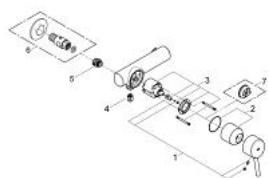

32 585 001 **CONCETTO SINGLE-LEVER SHOWER MIXER**

PRODUCT DESCRIPTION

- Colour: chrome
- wall mounted
- metal lever
- GROHE SilkMove 46 mm ceramic cartridge
- GROHE LongLife finish
- adjustable flow rate limiter
- shower outlet below 1/2" with integrated non return-valve
- without straight unions
- centre distance 153 mm
- Protected against backflow
- optional temperature limiter ref. no. 46 375

32 585 001 **CONCETTO SINGLE-LEVER SHOWER MIXER**

SPARE PARTS, January 2014 – now

- 1: Lever (Spare part-nr. 46723000)
- 2: Shield (Spare part-nr. 46578000)
- 3: Cartridge (Spare part-nr. 46048000)
- 4: Non-return valve (Spare part-nr. 08565000)
- 5: Union (Spare part-nr. 14028000)
- 6: Straight union, lockable (Spare part-nr. 12064000)*
- 7: Temperature limiter (Spare part-nr. 46375000)*