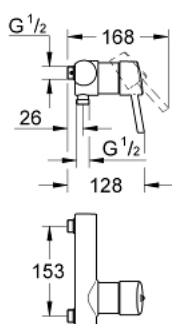

32 585 001 **CONCETTO SINGLE-LEVER SHOWER MIXER**

PRODUCT DESCRIPTION

- Colour: chrome
- wall mounted
- metal lever
- GROHE SilkMove 46 mm ceramic cartridge
- GROHE LongLife finish
- adjustable flow rate limiter
- shower outlet below 1/2" with integrated non return-valve
- without straight unions
- centre distance 153 mm
- Protected against backflow
- optional temperature limiter ref. no. 46 375

32 585 001 **CONCETTO SINGLE-LEVER SHOWER MIXER**

SPARE PARTS, January 2014 – now

- 1: Lever (Spare part-nr. 46723000)
- 2: Shield (Spare part-nr. 46578000)
- 3: Cartridge (Spare part-nr. 46048000)
- 4: Non-return valve (Spare part-nr. 08565000)
- 5: Union (Spare part-nr. 14028000)
- 6: Straight union, lockable (Spare part-nr. 12064000)*
- 7: Temperature limiter (Spare part-nr. 46375000)*