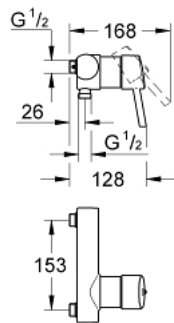

## 32 585 001 **CONCETTO SINGLE-LEVER SHOWER MIXER 1/2"**

### PRODUCT DESCRIPTION

- Colour: chrome
- wall mounted
- metal lever
- GROHE SilkMove 46 mm ceramic cartridge
- GROHE LongLife finish
- adjustable flow rate limiter
- shower bottom outlet 1/2" with integrated non return valve
- without straight unions
- centre distance 153 mm
- protected against backflow
- optional temperature limiter ref. no. 46 375

### **SPARE PARTS**, 1月 2014 – now

- 1: Lever (Spare part-nr. 46723000)
- 2: Cap (Spare part-nr. 46578000)
- 3: Cartridge (Spare part-nr. 46048000)
- 4: Non-return valve (Spare part-nr. 08565000)
- 5: Union (Spare part-nr. 14028000)
- 6: Straight union, lockable (Spare part-nr. 12064000)\*
- 7: Temperature limiter (Spare part-nr. 46375000)\*