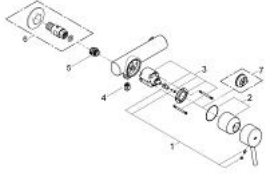

## 32 585 001 **CONCETTO SINGLE-LEVER SHOWER MIXER 1/2"**

### PRODUCT DESCRIPTION

- Colour: chrome
- wall mounted
- metal lever
- GROHE SilkMove 46 mm ceramic cartridge
- GROHE LongLife finish
- adjustable flow rate limiter
- shower bottom outlet 1/2" with integrated non return valve
- without straight unions
- centre distance 153 mm
- protected against backflow
- optional temperature limiter ref. no. 46 375

### **SPARE PARTS**, 1月 2014 – now

- 1: Lever (Spare part-nr. 46723000)
- 2: Cap (Spare part-nr. 46578000)
- 3: Cartridge (Spare part-nr. 46048000)
- 4: Non-return valve (Spare part-nr. 08565000)
- 5: Union (Spare part-nr. 14028000)
- 6: Straight union, lockable (Spare part-nr. 12064000)\*
- 7: Temperature limiter (Spare part-nr. 46375000)\*