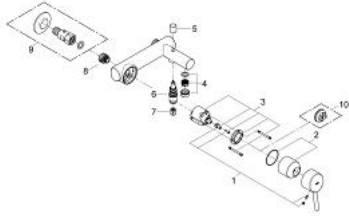

32 586 001 **CONCETTO SINGLE-LEVER BATH MIXER 3/4"**

PRODUCT DESCRIPTION

- Colour: chrome
- wall mounted
- metal lever
- GROHE SilkMove 46 mm ceramic cartridge
- GROHE LongLife finish
- adjustable flow rate limiter
- automatic diverter: bath/shower
- mousseur
- integrated non-return valve in shower outlet 1/2"
- without straight unions
- centre distance 153 mm
- Protected against backflow
- optional temperature limiter ref. no. 46 375

32 586 001 **CONCETTO SINGLE-LEVER BATH MIXER 3/4"**

SPARE PARTS, January 2014 – now

- 1: Lever (Spare part-nr. 46723000)
- 2: Shield (Spare part-nr. 46578000)
- 3: Cartridge (Spare part-nr. 46048000)
- 4: Mousseur (Spare part-nr. 13952000)
- 5: Diverter knob (Spare part-nr. 64309000)
- 6: Diverter (Spare part-nr. 65655000)
- 7: Non-return valve (Spare part-nr. 08565000)
- 8: Union (Spare part-nr. 14027000)
- 9: Straight union, lockable (Spare part-nr. 12065000)*
- 10: Temperature limiter (Spare part-nr. 46375000)*