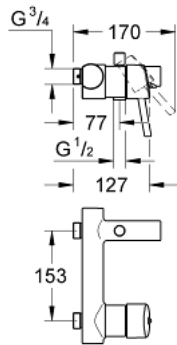

32 586 001 **CONCETTO SINGLE-LEVER BATH MIXER 3/4"**

PRODUCT DESCRIPTION

- Colour: chrome
- wall mounted
- metal lever
- GROHE SilkMove 46 mm ceramic cartridge
- GROHE LongLife finish
- adjustable flow rate limiter
- automatic diverter: bath/shower
- mousseur
- integrated non-return valve in shower outlet 1/2"
- without straight unions
- centre distance 153 mm
- Protected against backflow
- optional temperature limiter ref. no. 46 375

32 586 001 **CONCETTO SINGLE-LEVER BATH MIXER 3/4"**

SPARE PARTS, January 2014 – now

- 1: Lever (Spare part-nr. 46723000)
- 2: Shield (Spare part-nr. 46578000)
- 3: Cartridge (Spare part-nr. 46048000)
- 4: Mousseur (Spare part-nr. 13952000)
- 5: Diverter knob (Spare part-nr. 64309000)
- 6: Diverter (Spare part-nr. 65655000)
- 7: Non-return valve (Spare part-nr. 08565000)
- 8: Union (Spare part-nr. 14027000)
- 9: Straight union, lockable (Spare part-nr. 12065000)*
- 10: Temperature limiter (Spare part-nr. 46375000)*