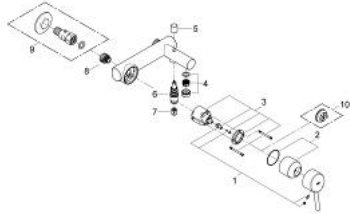

32 586 001 **CONCETTO SINGLE-LEVER BATH MIXER 3/4"**

PRODUCT DESCRIPTION

- Colour: chrome
- wall mounted
- metal lever
- GROHE SilkMove 46 mm ceramic cartridge
- GROHE LongLife finish
- adjustable flow rate limiter
- automatic diverter: bath/shower
- mousseur
- integrated non-return valve in the shower outlet 1/2"
- without straight unions
- centre distance 153 mm
- protected against backflow
- optional temperature limiter ref. no. 46 375

32 586 001 **CONCETTO SINGLE-LEVER BATH MIXER 3/4"**

SPARE PARTS, 1月 2014 – now

- 1: Lever (Spare part-nr. 46723000)
 - 2: Cap (Spare part-nr. 46578000)
 - 3: Cartridge (Spare part-nr. 46048000)
 - 4: Mousseur (Spare part-nr. 13952000)
 - 5: Diverter knob (Spare part-nr. 64309000)
 - 6: Diverter (Spare part-nr. 65655000)
 - 7: Non-return valve (Spare part-nr. 08565000)
 - 8: Union (Spare part-nr. 14027000)
 - 9: Straight union, lockable (Spare part-nr. 12065000)*
 - 10: Temperature limiter (Spare part-nr. 46375000)*
- * Optional accessories