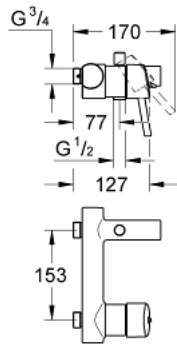

32 586 001 **CONCETTO SINGLE-LEVER BATH MIXER 3/4"**

PRODUCT DESCRIPTION

- Colour: chrome
- wall mounted
- metal lever
- GROHE SilkMove 46 mm ceramic cartridge
- GROHE LongLife finish
- adjustable flow rate limiter
- automatic diverter: bath/shower
- mousseur
- integrated non-return valve in the shower outlet 1/2"
- without straight unions
- centre distance 153 mm
- protected against backflow
- optional temperature limiter ref. no. 46 375

32 586 001 **CONCETTO SINGLE-LEVER BATH MIXER 3/4"**

SPARE PARTS, 1月 2014 – now

- 1: Lever (Spare part-nr. 46723000)
 - 2: Cap (Spare part-nr. 46578000)
 - 3: Cartridge (Spare part-nr. 46048000)
 - 4: Mousseur (Spare part-nr. 13952000)
 - 5: Diverter knob (Spare part-nr. 64309000)
 - 6: Diverter (Spare part-nr. 65655000)
 - 7: Non-return valve (Spare part-nr. 08565000)
 - 8: Union (Spare part-nr. 14027000)
 - 9: Straight union, lockable (Spare part-nr. 12065000)*
 - 10: Temperature limiter (Spare part-nr. 46375000)*
- * Optional accessories