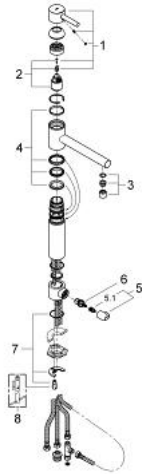

32 593 000 **ESSENCE SINGLE-LEVER SINK MIXER 1/2"**

PRODUCT DESCRIPTION

- Colour: chrome
- single hole installation
- GROHE SilkMove 35 mm ceramic cartridge
- GROHE LongLife finish
- adjustable flow rate limiter
- swivelling tubular spout
- mousseur
- flexible connection hoses
- integrated stop valve
- rapid-installation-system

32 593 000 ESSENCE SINGLE-LEVER SINK MIXER 1/2"

SPARE PARTS, November 2013 – now

- 1: Lever (Spare part-nr. 46535000)
 - 2: Cartridge (Spare part-nr. 46374000)
 - 3: Mousseur (Spare part-nr. 06574000)
 - 4: Repl. kit f. seal (Spare part-nr. 46429K00)
 - 5: Handle for shut-off valve (Spare part-nr. 46450000)
 - 5.1: Repl. kit f.handle fastening (Spare part-nr. 0538600M)
 - 6: Ceramic cartridge (Spare part-nr. 46318000)
 - 7: Shank mounting kit (Spare part-nr. 46249000)
 - 8: Mounting wrench (Spare part-nr. 19017000)*
- * Optional accessories