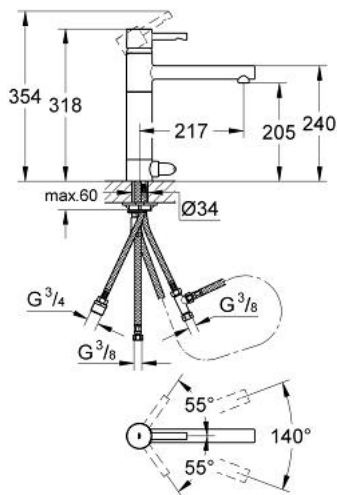

32 593 000 **ESSENCE SINGLE-LEVER SINK MIXER 1/2"**

PRODUCT DESCRIPTION

- Colour: chrome
- single hole installation
- GROHE SilkMove 35 mm ceramic cartridge
- GROHE LongLife finish
- adjustable flow rate limiter
- swivelling tubular spout
- mousseur
- flexible connection hoses
- integrated stop valve
- rapid-installation-system

32 593 000 ESSENCE SINGLE-LEVER SINK MIXER 1/2"

SPARE PARTS, November 2013 – now

- 1: Lever (Spare part-nr. 46535000)
 - 2: Cartridge (Spare part-nr. 46374000)
 - 3: Mousseur (Spare part-nr. 06574000)
 - 4: Repl. kit f. seal (Spare part-nr. 46429K00)
 - 5: Handle for shut-off valve (Spare part-nr. 46450000)
 - 5.1: Repl. kit f.handle fastening (Spare part-nr. 0538600M)
 - 6: Ceramic cartridge (Spare part-nr. 46318000)
 - 7: Shank mounting kit (Spare part-nr. 46249000)
 - 8: Mounting wrench (Spare part-nr. 19017000)*
- * Optional accessories