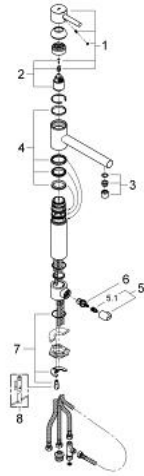

32 593 000 ESSENCE SINGLE-LEVER SINK MIXER 1/2"

PRODUCT DESCRIPTION

- Colour: chrome
- single hole installation
- GROHE SilkMove 35 mm ceramic cartridge
- GROHE LongLife finish
- adjustable flow rate limiter
- swivel tubular spout
- mousseur
- flexible connection hoses
- integrated stop valve
- rapid installation system

32 593 000 ESSENCE SINGLE-LEVER SINK MIXER 1/2"

SPARE PARTS, 11月 2013 - now

- 1: Lever (Spare part-nr. 46535000)
 - 2: Cartridge (Spare part-nr. 46374000)
 - 3: Mousseur (Spare part-nr. 06574000)
 - 4: Seal kit (Spare part-nr. 46429K00)
 - 5: Handle for shut-off valve (Spare part-nr. 46450000)
 - 5.1: Snap insert (Spare part-nr. 0538600M)
 - 6: Ceramic cartridge (Spare part-nr. 46318000)
 - 7: Shank mounting kit (Spare part-nr. 46249000)
 - 8: Mounting wrench (Spare part-nr. 19017000)*
- * Optional accessories