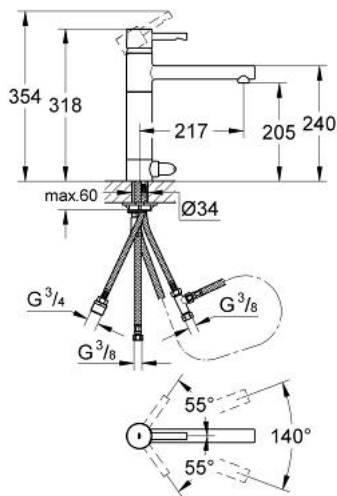

32 593 000 ESSENCE SINGLE-LEVER SINK MIXER 1/2"

PRODUCT DESCRIPTION

- Colour: chrome
- single hole installation
- GROHE SilkMove 35 mm ceramic cartridge
- GROHE LongLife finish
- adjustable flow rate limiter
- swivel tubular spout
- mousseur
- flexible connection hoses
- integrated stop valve
- rapid installation system

32 593 000 ESSENCE SINGLE-LEVER SINK MIXER 1/2"

SPARE PARTS, 11月 2013 - now

- 1: Lever (Spare part-nr. 46535000)
 - 2: Cartridge (Spare part-nr. 46374000)
 - 3: Mousseur (Spare part-nr. 06574000)
 - 4: Seal kit (Spare part-nr. 46429K00)
 - 5: Handle for shut-off valve (Spare part-nr. 46450000)
 - 5.1: Snap insert (Spare part-nr. 0538600M)
 - 6: Ceramic cartridge (Spare part-nr. 46318000)
 - 7: Shank mounting kit (Spare part-nr. 46249000)
 - 8: Mounting wrench (Spare part-nr. 19017000)*
- * Optional accessories