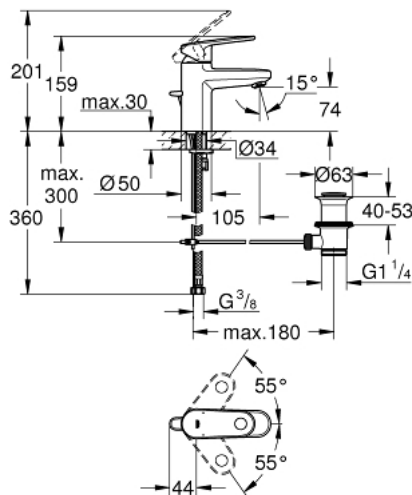

32 612 002 EUROPLUS SINGLE-LEVER BASIN MIXER S-SIZE

PRODUCT DESCRIPTION

- Colour: chrome
- single hole installation
- metal lever
- GROHE SilkMove 35 mm ceramic cartridge
- adjustable flow rate limiter
- adjustable minimum flow rate approx. 2.5 l/min
- with temperature limiter
- GROHE LongLife finish
- GROHE FastFixation installation system with centering support
- SpeedClean Mousseur
- pop-up waste set 1 1/4"
- flexible connection hoses
- optional temperature limiter ref. no. 08 791

32 612 002 EUROPLUS SINGLE-LEVER BASIN MIXER S-SIZE

SPARE PARTS, September 2017 – now

- 1: Lever (Spare part-nr. 46647000)
 - 2: Shield (Spare part-nr. 46492000)
 - 3: Screw coupling (Spare part-nr. 46460000)
 - 4: Cartridge (Spare part-nr. 46374000)
 - 5: Pop-up rod (Spare part-nr. 64304000)
 - 6: Flow straightener (Spare part-nr. 64447000)
 - 7: Shank mounting kit (Spare part-nr. 46645000)
 - 8: Pop-up waste set 1 1/4" (Spare part-nr. 28910000)
 - 8.1: Plug (Spare part-nr. 07182000)
 - 8.2: Eccentric rod (Spare part-nr. 07052000)
 - 9: Eccentric rod (Spare part-nr. 07341000)*
 - 10: Mounting wrench (Spare part-nr. 19017000)*
 - 11: Socket spanner (Spare part-nr. 19332000)*
- * Optional accessories