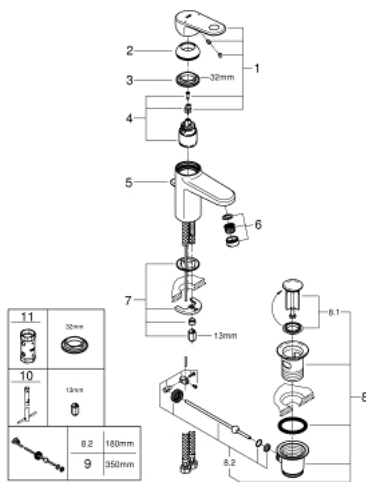

32 612 002 EUROPLUS SINGLE-LEVER BASIN MIXER S-SIZE

PRODUCT DESCRIPTION

- Colour: chrome
- single hole installation
- metal lever
- GROHE SilkMove 35 mm ceramic cartridge
- adjustable flow rate limiter
- adjustable minimum flow rate approx. 2.5 l/min
- with temperature limiter
- GROHE LongLife finish
- GROHE FastFixation installation system with centering support
- SpeedClean Mousseur
- pop-up waste set 1 1/4"
- flexible connection hoses
- optional temperature limiter ref. no. 08 791

32 612 002 EUROPLUS SINGLE-LEVER BASIN MIXER S-SIZE

SPARE PARTS, September 2017 – now

- 1: Lever (Spare part-nr. 46647000)
 - 2: Shield (Spare part-nr. 46492000)
 - 3: Screw coupling (Spare part-nr. 46460000)
 - 4: Cartridge (Spare part-nr. 46374000)
 - 5: Pop-up rod (Spare part-nr. 64304000)
 - 6: Flow straightener (Spare part-nr. 64447000)
 - 7: Shank mounting kit (Spare part-nr. 46645000)
 - 8: Pop-up waste set 1 1/4" (Spare part-nr. 28910000)
 - 8.1: Plug (Spare part-nr. 07182000)
 - 8.2: Eccentric rod (Spare part-nr. 07052000)
 - 9: Eccentric rod (Spare part-nr. 07341000)*
 - 10: Mounting wrench (Spare part-nr. 19017000)*
 - 11: Socket spanner (Spare part-nr. 19332000)*
- * Optional accessories