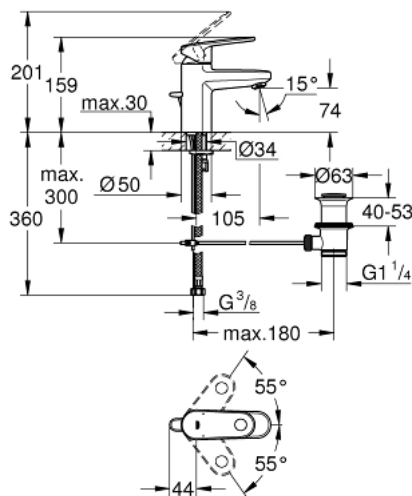

## 32 612 002 EUROPLUS SINGLE-LEVER BASIN MIXER 1/2" S-SIZE

### PRODUCT DESCRIPTION

- Colour: chrome
- single hole installation
- metal lever
- GROHE SilkMove 35 mm ceramic cartridge
- adjustable flow rate limiter
- adjustable minimum flow rate approx. 2.5 l/min
- with temperature limiter
- GROHE LongLife finish
- GROHE FastFixation installation system with centering support
- SpeedClean mousseur
- pop-up waste set 1 1/4"
- flexible connection hoses
- optional temperature limiter ref. no. 08 791

### SPARE PARTS, 9月 2017 – now

- 1: Lever (Spare part-nr. 46647000)
  - 2: Cap (Spare part-nr. 46492000)
  - 3: Screw coupling (Spare part-nr. 46460000)
  - 4: Cartridge (Spare part-nr. 46374000)
  - 5: Pop-up rod (Spare part-nr. 64304000)
  - 6: Flow straightener (Spare part-nr. 64447000)
  - 7: Shank mounting kit (Spare part-nr. 46645000)
  - 8: Waste set 1 1/4" (Spare part-nr. 28910000)
  - 8.1: Plug (Spare part-nr. 07182000)
  - 8.2: Eccentric rod (Spare part-nr. 07052000)
  - 9: Eccentric rod (Spare part-nr. 07341000)\*
  - 10: Mounting wrench (Spare part-nr. 19017000)\*
  - 11: Socket spanner (Spare part-nr. 19332000)\*
- \* Optional accessories