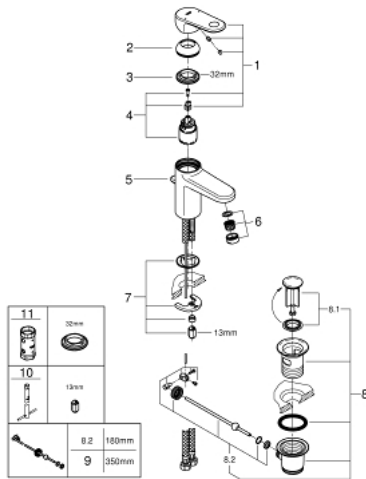

## 32 612 002 EUROPLUS SINGLE-LEVER BASIN MIXER 1/2" S-SIZE

### PRODUCT DESCRIPTION

- Colour: chrome
- single hole installation
- metal lever
- GROHE SilkMove 35 mm ceramic cartridge
- adjustable flow rate limiter
- adjustable minimum flow rate approx. 2.5 l/min
- with temperature limiter
- GROHE LongLife finish
- GROHE FastFixation installation system with centering support
- SpeedClean mousseur
- pop-up waste set 1 1/4"
- flexible connection hoses
- optional temperature limiter ref. no. 08 791

### SPARE PARTS, 9月 2017 – now

- 1: Lever (Spare part-nr. 46647000)
  - 2: Cap (Spare part-nr. 46492000)
  - 3: Screw coupling (Spare part-nr. 46460000)
  - 4: Cartridge (Spare part-nr. 46374000)
  - 5: Pop-up rod (Spare part-nr. 64304000)
  - 6: Flow straightener (Spare part-nr. 64447000)
  - 7: Shank mounting kit (Spare part-nr. 46645000)
  - 8: Waste set 1 1/4" (Spare part-nr. 28910000)
  - 8.1: Plug (Spare part-nr. 07182000)
  - 8.2: Eccentric rod (Spare part-nr. 07052000)
  - 9: Eccentric rod (Spare part-nr. 07341000)\*
  - 10: Mounting wrench (Spare part-nr. 19017000)\*
  - 11: Socket spanner (Spare part-nr. 19332000)\*
- \* Optional accessories