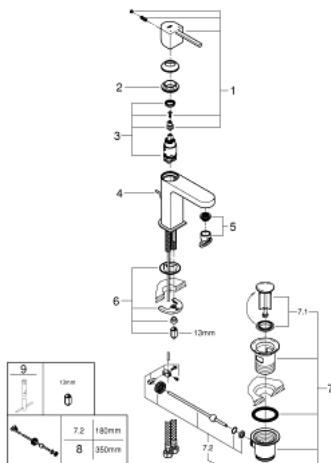

## 32 612 003 GROHE PLUS SINGLE-LEVER BASIN MIXER S-SIZE

### PRODUCT DESCRIPTION

- Colour: chrome
- single hole installation
- metal lever
- GROHE SilkMove 28 mm ceramic cartridge
- with temperature limiter
- GROHE LongLife finish
- GROHE EcoJoy - less water, perfect flow
- maximum flow rate (at 3 bar): 5 l/min
- SpeedClean Mousseur
- GROHE AquaGuide adjustable mousseur
- GROHE FastFixation Plus installation system
- pop-up waste set 1 1/4"
- flexible connection hoses

### SPARE PARTS, August 2018 – now

- 1: Lever (Spare part-nr. 48452000)
  - 2: Fitting ring (Spare part-nr. 07419000)
  - 3: Cartridge (Spare part-nr. 46580000)
  - 4: Pop-up rod (Spare part-nr. 46739000)
  - 5: Mousseur (Spare part-nr. 48449000)
  - 6: Shank mounting kit (Spare part-nr. 46645000)
  - 7: Pop-up waste set 1 1/4" (Spare part-nr. 28910000)
  - 7.1: Plug (Spare part-nr. 07182000)
  - 7.2: Eccentric rod (Spare part-nr. 07052000)
  - 8: Eccentric rod (Spare part-nr. 07341000)\*
  - 9: Mounting wrench (Spare part-nr. 19017000)\*
- \* Optional accessories