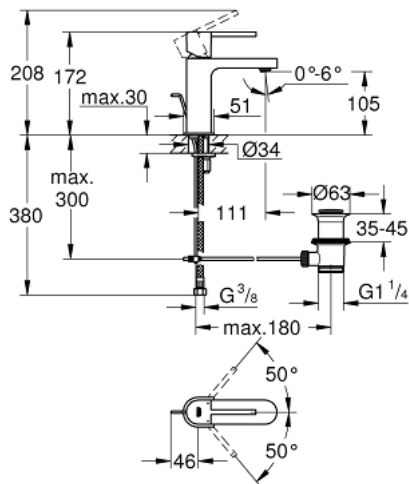

## 32 612 003 GROHE PLUS SINGLE-LEVER BASIN MIXER S-SIZE

### PRODUCT DESCRIPTION

- Colour: chrome
- single hole installation
- metal lever
- GROHE SilkMove 28 mm ceramic cartridge
- with temperature limiter
- GROHE LongLife finish
- GROHE EcoJoy - less water, perfect flow
- maximum flow rate (at 3 bar): 5 l/min
- SpeedClean Mousseur
- GROHE AquaGuide adjustable mousseur
- GROHE FastFixation Plus installation system
- pop-up waste set 1 1/4"
- flexible connection hoses

### SPARE PARTS, August 2018 – now

- 1: Lever (Spare part-nr. 48452000)
  - 2: Fitting ring (Spare part-nr. 07419000)
  - 3: Cartridge (Spare part-nr. 46580000)
  - 4: Pop-up rod (Spare part-nr. 46739000)
  - 5: Mousseur (Spare part-nr. 48449000)
  - 6: Shank mounting kit (Spare part-nr. 46645000)
  - 7: Pop-up waste set 1 1/4" (Spare part-nr. 28910000)
  - 7.1: Plug (Spare part-nr. 07182000)
  - 7.2: Eccentric rod (Spare part-nr. 07052000)
  - 8: Eccentric rod (Spare part-nr. 07341000)\*
  - 9: Mounting wrench (Spare part-nr. 19017000)\*
- \* Optional accessories