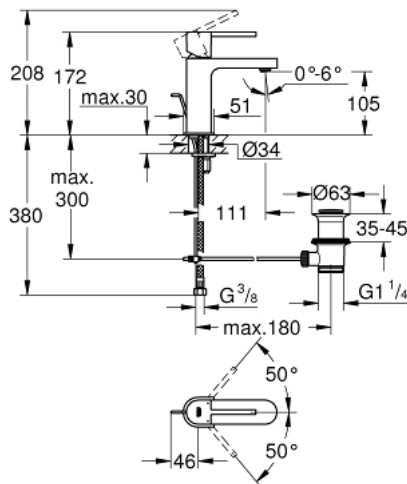

32 612 003 GROHE PLUS SINGLE-LEVER BASIN MIXER 1/2" S-SIZE

PRODUCT DESCRIPTION

- Colour: chrome
- single hole installation
- metal lever
- GROHE SilkMove 28 mm ceramic cartridge
- with temperature limiter
- GROHE LongLife finish
- GROHE EcoJoy - Less water, perfect flow
- maximum flow rate (at 3 bar): 5 l/min
- SpeedClean mousseur
- GROHE AquaGuide adjustable mousseur
- GROHE FastFixation Plus installation system
- pop-up waste set 1 1/4"
- flexible connection hoses

32 612 003 GROHE PLUS SINGLE-LEVER BASIN MIXER 1/2" S-SIZE

SPARE PARTS, 8月 2018 – now

- 1: Lever (Spare part-nr. 48452000)
 - 2: Fitting ring (Spare part-nr. 07419000)
 - 3: Cartridge (Spare part-nr. 46580000)
 - 4: Pop-up rod (Spare part-nr. 46739000)
 - 5: Mousseur (Spare part-nr. 48449000)
 - 6: Shank mounting kit (Spare part-nr. 46645000)
 - 7: Waste set 1 1/4" (Spare part-nr. 28910000)
 - 7.1: Plug (Spare part-nr. 07182000)
 - 7.2: Eccentric rod (Spare part-nr. 07052000)
 - 8: Eccentric rod (Spare part-nr. 07341000)*
 - 9: Mounting wrench (Spare part-nr. 19017000)*
- * Optional accessories