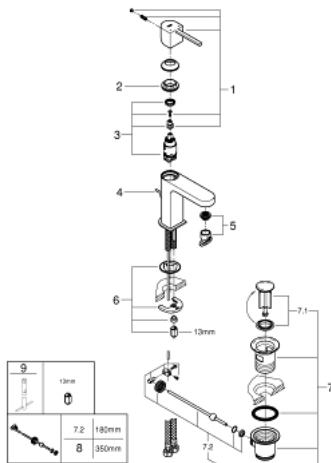

32 612 003 GROHE PLUS SINGLE-LEVER BASIN MIXER 1/2" S-SIZE

PRODUCT DESCRIPTION

- Colour: chrome
- single hole installation
- metal lever
- GROHE SilkMove 28 mm ceramic cartridge
- with temperature limiter
- GROHE LongLife finish
- GROHE EcoJoy - Less water, perfect flow
- maximum flow rate (at 3 bar): 5 l/min
- SpeedClean mousseur
- GROHE AquaGuide adjustable mousseur
- GROHE FastFixation Plus installation system
- pop-up waste set 1 1/4"
- flexible connection hoses

32 612 003 GROHE PLUS SINGLE-LEVER BASIN MIXER 1/2" S-SIZE

SPARE PARTS, 8月 2018 – now

- 1: Lever (Spare part-nr. 48452000)
 - 2: Fitting ring (Spare part-nr. 07419000)
 - 3: Cartridge (Spare part-nr. 46580000)
 - 4: Pop-up rod (Spare part-nr. 46739000)
 - 5: Mousseur (Spare part-nr. 48449000)
 - 6: Shank mounting kit (Spare part-nr. 46645000)
 - 7: Waste set 1 1/4" (Spare part-nr. 28910000)
 - 7.1: Plug (Spare part-nr. 07182000)
 - 7.2: Eccentric rod (Spare part-nr. 07052000)
 - 8: Eccentric rod (Spare part-nr. 07341000)*
 - 9: Mounting wrench (Spare part-nr. 19017000)*
- * Optional accessories