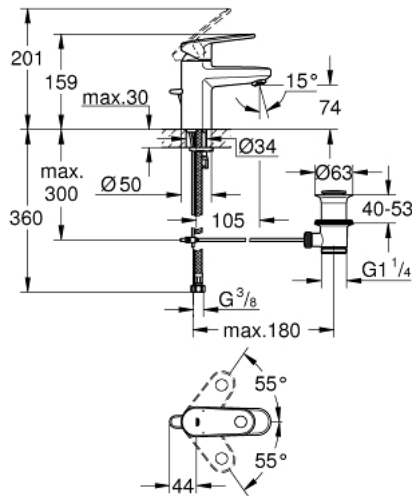

32 612 00E EUROPLUS SINGLE-LEVER BASIN MIXER S-SIZE

PRODUCT DESCRIPTION

- Colour: chrome
- single hole installation
- metal lever
- GROHE SilkMove 35 mm ceramic cartridge
- adjustable flow rate limiter
- adjustable minimum flow rate approx. 2.5 l/min
- temperature limiter
- GROHE LongLife finish
- GROHE EcoJoy - less water, perfect flow
- GROHE SpeedClean mousseur 5.7 l/min
- GROHE FastFixation installation system with centering support
- pop-up waste set 1 1/4"
- flexible connection hoses

32 612 00E EUROPLUS SINGLE-LEVER BASIN MIXER S-SIZE

SPARE PARTS, September 2017 – now

- 1: Lever (Spare part-nr. 46647000)
 - 2: Shield (Spare part-nr. 46492000)
 - 3: Screw coupling (Spare part-nr. 46460000)
 - 4: Cartridge (Spare part-nr. 46374000)
 - 5: Pop-up rod (Spare part-nr. 64304000)
 - 6: Mousseur (Spare part-nr. 48159000)
 - 7: Shank mounting kit (Spare part-nr. 46645000)
 - 8: Pop-up waste set 1 1/4" (Spare part-nr. 28910000)
 - 8.1: Plug (Spare part-nr. 07182000)
 - 8.2: Eccentric rod (Spare part-nr. 07052000)
 - 9: Eccentric rod (Spare part-nr. 07341000)*
 - 10: Mounting wrench (Spare part-nr. 19017000)*
 - 11: Socket spanner (Spare part-nr. 19332000)*
- * Optional accessories