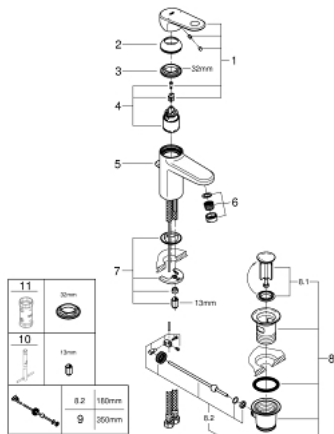

32 612 00E EUROPLUS SINGLE-LEVER BASIN MIXER S-SIZE

PRODUCT DESCRIPTION

- Colour: chrome
- single hole installation
- metal lever
- GROHE SilkMove 35 mm ceramic cartridge
- adjustable flow rate limiter
- adjustable minimum flow rate approx. 2.5 l/min
- temperature limiter
- GROHE LongLife finish
- GROHE EcoJoy - less water, perfect flow
- GROHE SpeedClean mousseur 5.7 l/min
- GROHE FastFixation installation system with centering support
- pop-up waste set 1 1/4"
- flexible connection hoses

32 612 00E EUROPLUS SINGLE-LEVER BASIN MIXER S-SIZE

SPARE PARTS, September 2017 – now

- 1: Lever (Spare part-nr. 46647000)
 - 2: Shield (Spare part-nr. 46492000)
 - 3: Screw coupling (Spare part-nr. 46460000)
 - 4: Cartridge (Spare part-nr. 46374000)
 - 5: Pop-up rod (Spare part-nr. 64304000)
 - 6: Mousseur (Spare part-nr. 48159000)
 - 7: Shank mounting kit (Spare part-nr. 46645000)
 - 8: Pop-up waste set 1 1/4" (Spare part-nr. 28910000)
 - 8.1: Plug (Spare part-nr. 07182000)
 - 8.2: Eccentric rod (Spare part-nr. 07052000)
 - 9: Eccentric rod (Spare part-nr. 07341000)*
 - 10: Mounting wrench (Spare part-nr. 19017000)*
 - 11: Socket spanner (Spare part-nr. 19332000)*
- * Optional accessories