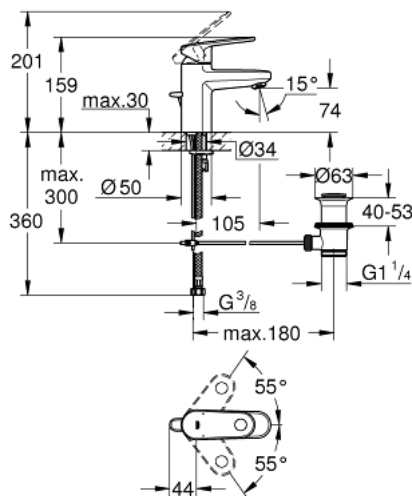

32 612 00E EUROPLUS SINGLE-LEVER BASIN MIXER 1/2" S-SIZE

PRODUCT DESCRIPTION

- Colour: chrome
- single hole installation
- metal lever
- GROHE SilkMove 35 mm ceramic cartridge
- adjustable flow rate limiter
- adjustable minimum flow rate approx. 2.5 l/min
- temperature limiter
- GROHE LongLife finish
- GROHE EcoJoy - Less water, perfect flow
- GROHE SpeedClean mousseur 5.7 l/min
- GROHE FastFixation installation system with centering support
- pop-up waste set 1 1/4"
- flexible connection hoses

32 612 00E EUROPLUS SINGLE-LEVER BASIN MIXER 1/2" S-SIZE

SPARE PARTS, 9月 2017 – now

- 1: Lever (Spare part-nr. 46647000)
 - 2: Cap (Spare part-nr. 46492000)
 - 3: Screw coupling (Spare part-nr. 46460000)
 - 4: Cartridge (Spare part-nr. 46374000)
 - 5: Pop-up rod (Spare part-nr. 64304000)
 - 6: Mousseur (Spare part-nr. 48159000)
 - 7: Shank mounting kit (Spare part-nr. 46645000)
 - 8: Waste set 1 1/4" (Spare part-nr. 28910000)
 - 8.1: Plug (Spare part-nr. 07182000)
 - 8.2: Eccentric rod (Spare part-nr. 07052000)
 - 9: Eccentric rod (Spare part-nr. 07341000)*
 - 10: Mounting wrench (Spare part-nr. 19017000)*
 - 11: Socket spanner (Spare part-nr. 19332000)*
- * Optional accessories