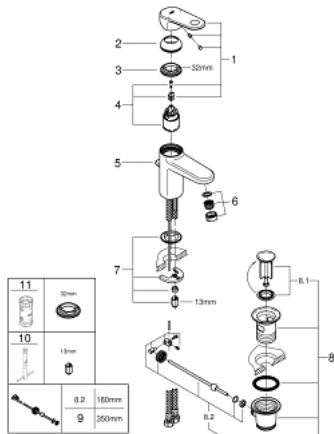

32 612 00E EUROPLUS SINGLE-LEVER BASIN MIXER 1/2" S-SIZE

PRODUCT DESCRIPTION

- Colour: chrome
- single hole installation
- metal lever
- GROHE SilkMove 35 mm ceramic cartridge
- adjustable flow rate limiter
- adjustable minimum flow rate approx. 2.5 l/min
- temperature limiter
- GROHE LongLife finish
- GROHE EcoJoy - Less water, perfect flow
- GROHE SpeedClean mousseur 5.7 l/min
- GROHE FastFixation installation system with centering support
- pop-up waste set 1 1/4"
- flexible connection hoses

32 612 00E EUROPLUS SINGLE-LEVER BASIN MIXER 1/2" S-SIZE

SPARE PARTS, 9月 2017 – now

- 1: Lever (Spare part-nr. 46647000)
 - 2: Cap (Spare part-nr. 46492000)
 - 3: Screw coupling (Spare part-nr. 46460000)
 - 4: Cartridge (Spare part-nr. 46374000)
 - 5: Pop-up rod (Spare part-nr. 64304000)
 - 6: Mousseur (Spare part-nr. 48159000)
 - 7: Shank mounting kit (Spare part-nr. 46645000)
 - 8: Waste set 1 1/4" (Spare part-nr. 28910000)
 - 8.1: Plug (Spare part-nr. 07182000)
 - 8.2: Eccentric rod (Spare part-nr. 07052000)
 - 9: Eccentric rod (Spare part-nr. 07341000)*
 - 10: Mounting wrench (Spare part-nr. 19017000)*
 - 11: Socket spanner (Spare part-nr. 19332000)*
- * Optional accessories