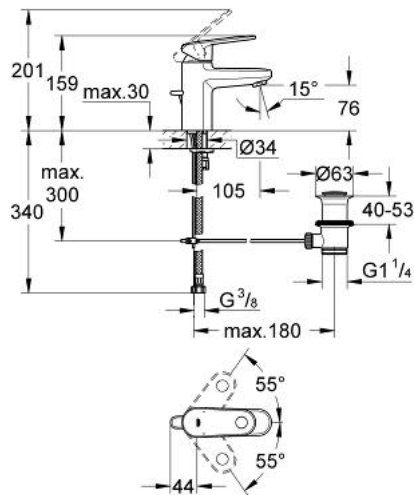

## 32 612 20L EUROPLUS SINGLE-LEVER BASIN MIXER S-SIZE

### PRODUCT DESCRIPTION

- Colour: chrome
- for low pressure
- single hole installation
- metal lever
- GROHE SilkMove 35 mm ceramic cartridge
- GROHE LongLife finish
- adjustable flow rate limiter
- adjustable minimum flow rate approx. 2.5 l/min
- SpeedClean Mousseur
- pop-up waste set 1 1/4"
- flexible connection hoses
- temperature limiter
- GROHE FastFixation installation system with centering support
- Min. recommended pressure 0.1 bar

### SPARE PARTS, June 2011 – now

- 1: Lever (Spare part-nr. 46647000)
- 2: Shield (Spare part-nr. 46492000)
- 3: Temperature limiter (Spare part-nr. 46375000)
- 4: Screw coupling (Spare part-nr. 46460000)
- 5: Cartridge (Spare part-nr. 46374000)
- 6: Pop-up rod (Spare part-nr. 64304000)
- 7: Sistra (Spare part-nr. 13905000)
- 8: Shank mounting kit (Spare part-nr. 46645000)
- 9: Pop-up waste set 1 1/4" (Spare part-nr. 28910000)
- 9.1: Plug (Spare part-nr. 07182000)
- 9.2: Eccentric rod (Spare part-nr. 07052000)
- 10: Mounting wrench (Spare part-nr. 19017000)\*
- 11: Socket spanner (Spare part-nr. 19332000)\*
- 12: Eccentric rod (Spare part-nr. 07341000)\*