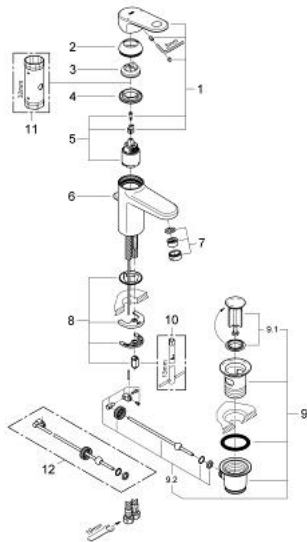

## 32 612 20L EUROPLUS SINGLE-LEVER BASIN MIXER S-SIZE

### PRODUCT DESCRIPTION

- Colour: chrome
- for low pressure
- single hole installation
- metal lever
- GROHE SilkMove 35 mm ceramic cartridge
- GROHE LongLife finish
- adjustable flow rate limiter
- adjustable minimum flow rate approx. 2.5 l/min
- SpeedClean Mousseur
- pop-up waste set 1 1/4"
- flexible connection hoses
- temperature limiter
- GROHE FastFixation installation system with centering support
- Min. recommended pressure 0.1 bar

### SPARE PARTS, June 2011 – now

- 1: Lever (Spare part-nr. 46647000)
- 2: Shield (Spare part-nr. 46492000)
- 3: Temperature limiter (Spare part-nr. 46375000)
- 4: Screw coupling (Spare part-nr. 46460000)
- 5: Cartridge (Spare part-nr. 46374000)
- 6: Pop-up rod (Spare part-nr. 64304000)
- 7: Sistra (Spare part-nr. 13905000)
- 8: Shank mounting kit (Spare part-nr. 46645000)
- 9: Pop-up waste set 1 1/4" (Spare part-nr. 28910000)
- 9.1: Plug (Spare part-nr. 07182000)
- 9.2: Eccentric rod (Spare part-nr. 07052000)
- 10: Mounting wrench (Spare part-nr. 19017000)\*
- 11: Socket spanner (Spare part-nr. 19332000)\*
- 12: Eccentric rod (Spare part-nr. 07341000)\*