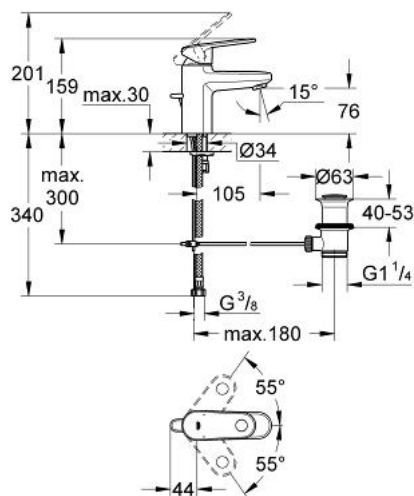

## 32 612 20L EUROPLUS SINGLE-LEVER BASIN MIXER 1/2" S-SIZE

### PRODUCT DESCRIPTION

- Colour: chrome
- for low pressure
- single hole installation
- metal lever
- GROHE SilkMove 35 mm ceramic cartridge
- GROHE LongLife finish
- adjustable flow rate limiter
- adjustable minimum flow rate approx. 2.5 l/min
- SpeedClean mousseur
- pop-up waste set 1 1/4"
- flexible connection hoses
- temperature limiter
- GROHE FastFixation installation system with centering support
- min. recommended pressure 0.1 bar

### SPARE PARTS, 6月 2011 – now

- 1: Lever (Spare part-nr. 46647000)
- 2: Cap (Spare part-nr. 46492000)
- 3: Temperature limiter (Spare part-nr. 46375000)
- 4: Screw coupling (Spare part-nr. 46460000)
- 5: Cartridge (Spare part-nr. 46374000)
- 6: Pop-up rod (Spare part-nr. 64304000)
- 7: Sistra (Spare part-nr. 13905000)
- 8: Shank mounting kit (Spare part-nr. 46645000)
- 9: Waste set 1 1/4" (Spare part-nr. 28910000)
- 9.1: Plug (Spare part-nr. 07182000)
- 9.2: Eccentric rod (Spare part-nr. 07052000)
- 10: Mounting wrench (Spare part-nr. 19017000)\*
- 11: Socket spanner (Spare part-nr. 19332000)\*
- 12: Eccentric rod (Spare part-nr. 07341000)\*