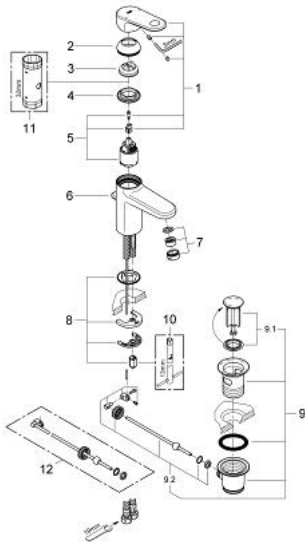

## 32 612 20L EUROPLUS SINGLE-LEVER BASIN MIXER 1/2" S-SIZE

### PRODUCT DESCRIPTION

- Colour: chrome
- for low pressure
- single hole installation
- metal lever
- GROHE SilkMove 35 mm ceramic cartridge
- GROHE LongLife finish
- adjustable flow rate limiter
- adjustable minimum flow rate approx. 2.5 l/min
- SpeedClean mousseur
- pop-up waste set 1 1/4"
- flexible connection hoses
- temperature limiter
- GROHE FastFixation installation system with centering support
- min. recommended pressure 0.1 bar

### SPARE PARTS, 6月 2011 – now

- 1: Lever (Spare part-nr. 46647000)
- 2: Cap (Spare part-nr. 46492000)
- 3: Temperature limiter (Spare part-nr. 46375000)
- 4: Screw coupling (Spare part-nr. 46460000)
- 5: Cartridge (Spare part-nr. 46374000)
- 6: Pop-up rod (Spare part-nr. 64304000)
- 7: Sistra (Spare part-nr. 13905000)
- 8: Shank mounting kit (Spare part-nr. 46645000)
- 9: Waste set 1 1/4" (Spare part-nr. 28910000)
- 9.1: Plug (Spare part-nr. 07182000)
- 9.2: Eccentric rod (Spare part-nr. 07052000)
- 10: Mounting wrench (Spare part-nr. 19017000)\*
- 11: Socket spanner (Spare part-nr. 19332000)\*
- 12: Eccentric rod (Spare part-nr. 07341000)\*