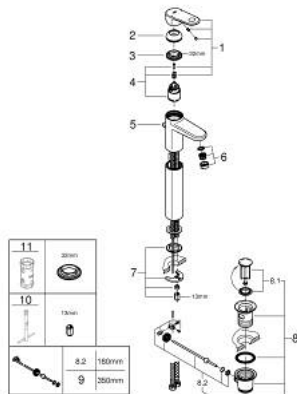

32 618 002 EUROPLUS SINGLE-LEVER BASIN MIXER 1/2" XL-SIZE

SPARE PARTS, September 2017 – now

- 1: Lever (Spare part-nr. 46647000)
 - 2: Shield (Spare part-nr. 46492000)
 - 3: Screw coupling (Spare part-nr. 46460000)
 - 4: Cartridge (Spare part-nr. 46374000)
 - 5: Pop-up rod (Spare part-nr. 64304000)
 - 6: Flow straightener (Spare part-nr. 64447000)
 - 7: Shank mounting kit (Spare part-nr. 46645000)
 - 8: Pop-up waste set 1 1/4" (Spare part-nr. 28910000)
 - 8.1: Plug (Spare part-nr. 07182000)
 - 8.2: Eccentric rod (Spare part-nr. 07052000)
 - 9: Eccentric rod (Spare part-nr. 07341000)*
 - 10: Mounting wrench (Spare part-nr. 19017000)*
 - 11: Socket spanner (Spare part-nr. 19332000)*
- * Optional accessories