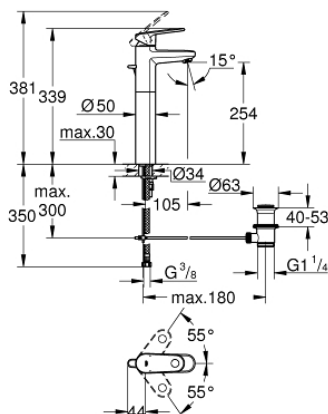

32 618 002 EUROPLUS SINGLE-LEVER BASIN MIXER 1/2" XL-SIZE

PRODUCT DESCRIPTION

1. Colour: chrome
   - single hole installation
   - metal lever
   - for free standing basins
   - GROHE SilkMove 35 mm ceramic cartridge
   - adjustable flow rate limiter
   - adjustable minimum flow rate approx. 2.5 l/min
   - temperature limiter
   - GROHE LongLife finish
   - GROHE FastFixation installation system with centering support
   - SpeedClean Mousseur
   - pop-up waste set 1 1/4"
   - flexible connection hoses
2. Testmodul</br>Weit hinten, hinter den Wortbergen, fern der Länder Vokalien und Konsonantien leben die Blindtexte. Abgeschieden wohnen Sie in Buchstaben an der Küste des Semantik, eines großen Sprachozeans. Ein kleines Bächlein namens Duden fließt durch ihren Ort und versorgt sie mit den nötigen Regelialien. Es ist ein paradiesmatisches Land, in dem einem gebratene Satzteilchen in den Mund fliegen. Nicht einmal von der allmächtigen Interpunktionsgötter werden die Blindtexte beherrscht – ein geradezu unorthographisches Leben. Eines Tages aber beschloß eine kleine Zeile Blindtext, ihr Name war Lorem Ipsum, hinaus zu gehen in die weite Grammatik. Der große Oxmox riet ihr davon ab, da es dort wimmelte von bösen Kommata, wilden Fragezeichen und hinterhältigen Semikoli, doch das Blindtextchen ließ sich nicht beirren. Es packte seine sieben Versalien, schob sich sein Initial in den Gürtel und machte sich auf den Weg. Als es die ersten Hügel des Kursivgebirges erklommen hatte, warf es einen letzten Blick zurück auf die Skyline seiner Heimatstadt Buchstaben, die Headline von Alphabetdorf und die Subline seiner eigenen Straße, der Zeilengasse. Wehmütig lief ihm eine rhetorische Frage über die Wange, dann setzte es seinen Weg fort. Unterwegs traf es eine Copy. Die Copy warnte das Blindtextchen, da, wo sie herkäme wäre sie ...