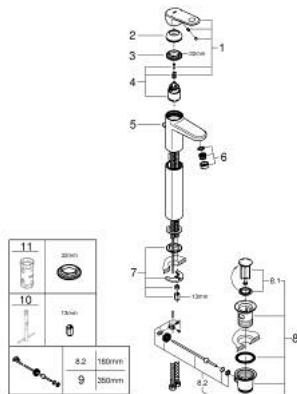

### PRODUCT DESCRIPTION (1/2)

- Colour: chrome
- single hole installation
- metal lever
- for free-standing basins
- GROHE SilkMove 35 mm ceramic cartridge
- adjustable flow rate limiter
- adjustable minimum flow rate approx. 2.5 l/min
- temperature limiter
- GROHE LongLife finish
- GROHE FastFixation installation system with centering support
- SpeedClean mousseur
- pop-up waste set 1 1/4"
- flexible connection hoses

## 32 618 002 EUROPLUS SINGLE-LEVER BASIN MIXER 1/2" XL-SIZE

### SPARE PARTS, 9月 2017 – now

- 1: Lever (Spare part-nr. 46647000)
  - 2: Cap (Spare part-nr. 46492000)
  - 3: Screw coupling (Spare part-nr. 46460000)
  - 4: Cartridge (Spare part-nr. 46374000)
  - 5: Pop-up rod (Spare part-nr. 64304000)
  - 6: Flow straightener (Spare part-nr. 64447000)
  - 7: Shank mounting kit (Spare part-nr. 46645000)
  - 8: Waste set 1 1/4" (Spare part-nr. 28910000)
  - 8.1: Plug (Spare part-nr. 07182000)
  - 8.2: Eccentric rod (Spare part-nr. 07052000)
  - 9: Eccentric rod (Spare part-nr. 07341000)\*
  - 10: Mounting wrench (Spare part-nr. 19017000)\*
  - 11: Socket spanner (Spare part-nr. 19332000)\*
- \* Optional accessories