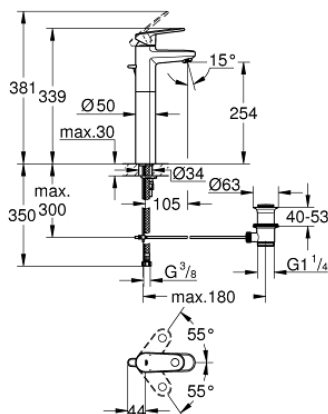

## 32 618 002 EUROPLUS SINGLE-LEVER BASIN MIXER 1/2" XL-SIZE

### PRODUCT DESCRIPTION (1/2)

- Colour: chrome
- single hole installation
- metal lever
- for free-standing basins
- GROHE SilkMove 35 mm ceramic cartridge
- adjustable flow rate limiter
- adjustable minimum flow rate approx. 2.5 l/min
- temperature limiter
- GROHE LongLife finish
- GROHE FastFixation installation system with centering support
- SpeedClean mousseur
- pop-up waste set 1 1/4"
- flexible connection hoses