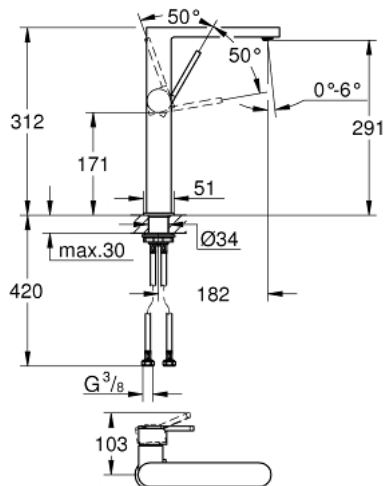

32 618 003 **GROHE PLUS SINGLE-LEVER BASIN MIXER 1/2"**  
**XL-SIZE**

**PRODUCT DESCRIPTION**

- Colour: chrome
- single hole installation
- metal lever
- for free standing basins
- GROHE SilkMove 28 mm ceramic cartridge
- with temperature limiter
- GROHE LongLife finish
- GROHE EcoJoy - less water, perfect flow
- maximum flow rate (at 3 bar): 5 l/min
- SpeedClean Mousseur
- GROHE AquaGuide adjustable mousseur
- rapid-installation-system
- smooth body
- flexible connection hoses

32 618 003 **GROHE PLUS SINGLE-LEVER BASIN MIXER 1/2"**  
**XL-SIZE**

**SPARE PARTS**, August 2018 – now

1: Cartridge (Spare part-nr. 46963000)

2: Mousseur (Spare part-nr. 48449000)

3: Shank fastening assembly (Spare part-nr. 48384000)