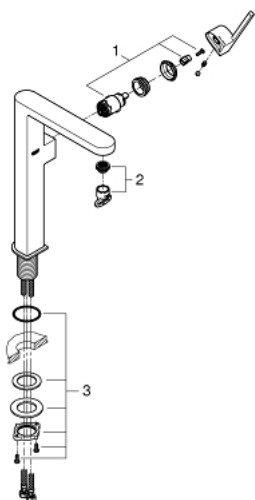

32 618 003 **GROHE PLUS SINGLE-LEVER BASIN MIXER 1/2"**  
**XL-SIZE**

**PRODUCT DESCRIPTION**

- Colour: chrome
- single hole installation
- metal lever
- for free standing basins
- GROHE SilkMove 28 mm ceramic cartridge
- with temperature limiter
- GROHE LongLife finish
- GROHE EcoJoy - less water, perfect flow
- maximum flow rate (at 3 bar): 5 l/min
- SpeedClean Mousseur
- GROHE AquaGuide adjustable mousseur
- rapid-installation-system
- smooth body
- flexible connection hoses

32 618 003 **GROHE PLUS SINGLE-LEVER BASIN MIXER 1/2"**  
**XL-SIZE**

**SPARE PARTS**, August 2018 – now

1: Cartridge (Spare part-nr. 46963000)

2: Mousseur (Spare part-nr. 48449000)

3: Shank fastening assembly (Spare part-nr. 48384000)