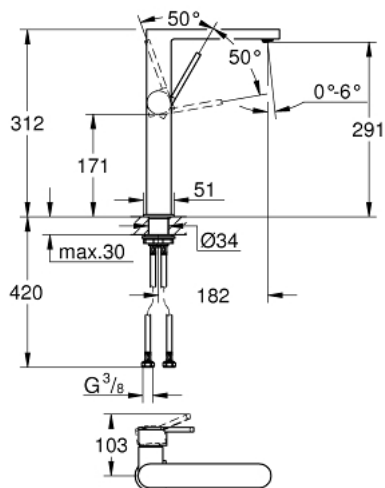

## 32 618 003 GROHE PLUS SINGLE-LEVER BASIN MIXER 1/2" XL-SIZE

### PRODUCT DESCRIPTION

- Colour: chrome
- single hole installation
- metal lever
- for free-standing basins
- GROHE SilkMove 28 mm ceramic cartridge
- with temperature limiter
- GROHE LongLife finish
- GROHE EcoJoy - Less water, perfect flow
- maximum flow rate (at 3 bar): 5 l/min
- SpeedClean mousseur
- GROHE AquaGuide adjustable mousseur
- rapid installation system
- smooth body
- flexible connection hoses

32 618 003 **GROHE PLUS SINGLE-LEVER BASIN MIXER 1/2"**  
**XL-SIZE**

**SPARE PARTS**, 8月 2018 – now

1: Cartridge (Spare part-nr. 46963000)

2: Mousseur (Spare part-nr. 48449000)

3: Shank fastening assembly (Spare part-nr. 48384000)