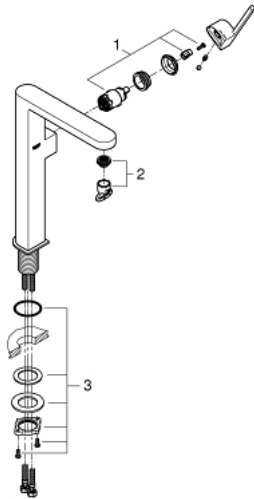

## 32 618 003 GROHE PLUS SINGLE-LEVER BASIN MIXER 1/2" XL-SIZE

### PRODUCT DESCRIPTION

- Colour: chrome
- single hole installation
- metal lever
- for free-standing basins
- GROHE SilkMove 28 mm ceramic cartridge
- with temperature limiter
- GROHE LongLife finish
- GROHE EcoJoy - Less water, perfect flow
- maximum flow rate (at 3 bar): 5 l/min
- SpeedClean mousseur
- GROHE AquaGuide adjustable mousseur
- rapid installation system
- smooth body
- flexible connection hoses

32 618 003 **GROHE PLUS SINGLE-LEVER BASIN MIXER 1/2"**  
**XL-SIZE**

**SPARE PARTS**, 8月 2018 – now

1: Cartridge (Spare part-nr. 46963000)

2: Mousseur (Spare part-nr. 48449000)

3: Shank fastening assembly (Spare part-nr. 48384000)