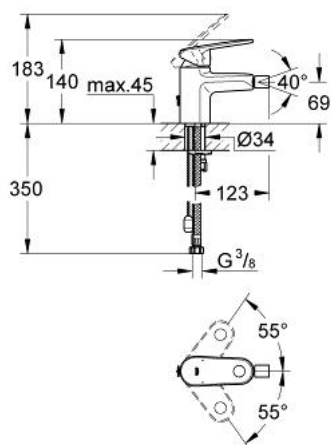

32 623 002 EUROPLUS SINGLE-LEVER BIDET MIXER S-SIZE

PRODUCT DESCRIPTION

- Colour: chrome
- single hole installation
- metal lever
- GROHE SilkMove 35 mm ceramic cartridge
- GROHE LongLife finish
- adjustable flow rate limiter
- adjustable minimum flow rate approx. 2.5 l/min
- ball-joint mousseur
- retractable chain
- flexible connection hoses
- temperature limiter
- GROHE FastFixation installation system with centering support

32 623 002 EUROPLUS SINGLE-LEVER BIDET MIXER S-SIZE

SPARE PARTS, October 2008 – now

- 1: Lever (Spare part-nr. 46647000)
- 2: Shield (Spare part-nr. 46492000)
- 3: Temperature limiter (Spare part-nr. 46375000)
- 4: Screw coupling (Spare part-nr. 46460000)
- 5: Cartridge (Spare part-nr. 46374000)
- 6: Mousseur (Spare part-nr. 13998000)
- 7: Shank mounting kit (Spare part-nr. 46645000)
- 8: Chain support (Spare part-nr. 06815000)