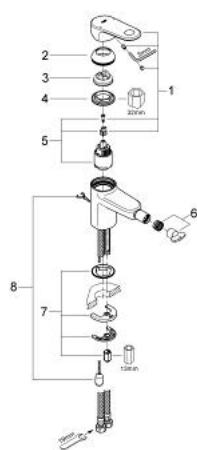

32 623 002 EUROPLUS SINGLE-LEVER BIDET MIXER S-SIZE

PRODUCT DESCRIPTION

- Colour: chrome
- single hole installation
- metal lever
- GROHE SilkMove 35 mm ceramic cartridge
- GROHE LongLife finish
- adjustable flow rate limiter
- adjustable minimum flow rate approx. 2.5 l/min
- ball-joint mousseur
- retractable chain
- flexible connection hoses
- temperature limiter
- GROHE FastFixation installation system with centering support

32 623 002 EUROPLUS SINGLE-LEVER BIDET MIXER S-SIZE

SPARE PARTS, October 2008 – now

- 1: Lever (Spare part-nr. 46647000)
- 2: Shield (Spare part-nr. 46492000)
- 3: Temperature limiter (Spare part-nr. 46375000)
- 4: Screw coupling (Spare part-nr. 46460000)
- 5: Cartridge (Spare part-nr. 46374000)
- 6: Mousseur (Spare part-nr. 13998000)
- 7: Shank mounting kit (Spare part-nr. 46645000)
- 8: Chain support (Spare part-nr. 06815000)