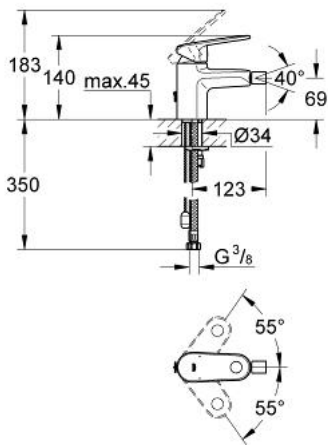

32 623 002 EUROPLUS SINGLE-LEVER BIDET MIXER 1/2" S-SIZE

PRODUCT DESCRIPTION

- Colour: chrome
- single hole installation
- metal lever
- GROHE SilkMove 35 mm ceramic cartridge
- GROHE LongLife finish
- adjustable flow rate limiter
- adjustable minimum flow rate approx. 2.5 l/min
- ball-joint mousseur
- retractable chain
- flexible connection hoses
- temperature limiter
- GROHE FastFixation installation system with centering support

32 623 002 EUROPLUS SINGLE-LEVER BIDET MIXER 1/2" S-SIZE

SPARE PARTS, 10月 2008 – now

- 1: Lever (Spare part-nr. 46647000)
- 2: Cap (Spare part-nr. 46492000)
- 3: Temperature limiter (Spare part-nr. 46375000)
- 4: Screw coupling (Spare part-nr. 46460000)
- 5: Cartridge (Spare part-nr. 46374000)
- 6: Mousseur (Spare part-nr. 13998000)
- 7: Shank mounting kit (Spare part-nr. 46645000)
- 8: Chain (Spare part-nr. 06815000)