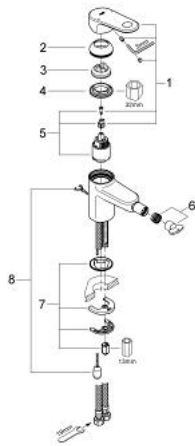

32 623 002 EUROPLUS SINGLE-LEVER BIDET MIXER 1/2" S-SIZE

PRODUCT DESCRIPTION

- Colour: chrome
- single hole installation
- metal lever
- GROHE SilkMove 35 mm ceramic cartridge
- GROHE LongLife finish
- adjustable flow rate limiter
- adjustable minimum flow rate approx. 2.5 l/min
- ball-joint mousseur
- retractable chain
- flexible connection hoses
- temperature limiter
- GROHE FastFixation installation system with centering support

32 623 002 EUROPLUS SINGLE-LEVER BIDET MIXER 1/2" S-SIZE

SPARE PARTS, 10月 2008 – now

- 1: Lever (Spare part-nr. 46647000)
- 2: Cap (Spare part-nr. 46492000)
- 3: Temperature limiter (Spare part-nr. 46375000)
- 4: Screw coupling (Spare part-nr. 46460000)
- 5: Cartridge (Spare part-nr. 46374000)
- 6: Mousseur (Spare part-nr. 13998000)
- 7: Shank mounting kit (Spare part-nr. 46645000)
- 8: Chain (Spare part-nr. 06815000)