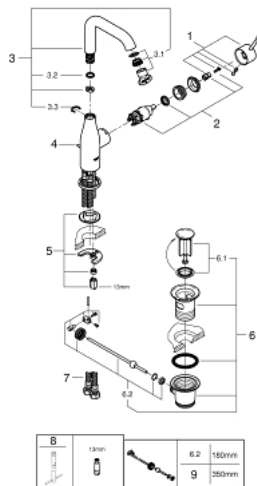

32 628 001 **ESSENCE SINGLE-LEVER BASIN MIXER 1/2"**  
**L-SIZE**

**PRODUCT DESCRIPTION**

- Colour: chrome
- single hole installation
- metal lever
- GROHE SilkMove 28 mm ceramic cartridge
- with temperature limiter
- GROHE LongLife finish
- GROHE EcoJoy - less water, perfect flow
- maximum flow rate (at 3 bar): 6.5 l/min
- GROHE AquaGuide adjustable mousseur
- GROHE FastFixation Plus installation system
- swivel spout with mousseur and stop limiter
- pop-up waste set 1 1/4"
- flexible connection hoses
- minimum pressure 1,0 bar

## 32 628 001 ESSENCE SINGLE-LEVER BASIN MIXER 1/2" L-SIZE

### SPARE PARTS, August 2016 – now

- 1: Lever (Spare part-nr. 46919000)
  - 2: Cartridge (Spare part-nr. 46580000)
  - 3: Swivel tube spout (Spare part-nr. 13374000)
  - 3.1: Mousseur (Spare part-nr. 48270000)
  - 3.2: Sealing washer (Spare part-nr. 0128500M)
  - 3.3: Safety ring (Spare part-nr. 4826600M)
  - 4: Pop-up rod (Spare part-nr. 46739000)
  - 5: Shank mounting kit (Spare part-nr. 46645000)
  - 6: Pop-up waste set 1 1/4" (Spare part-nr. 28910000)
  - 6.1: Plug (Spare part-nr. 07182000)
  - 6.2: Eccentric rod (Spare part-nr. 07052000)
  - 7: Connection hose (Spare part-nr. 46255000)
  - 8: Mounting wrench (Spare part-nr. 19017000)\*
  - 9: Eccentric rod (Spare part-nr. 07341000)\*
- \* Optional accessories