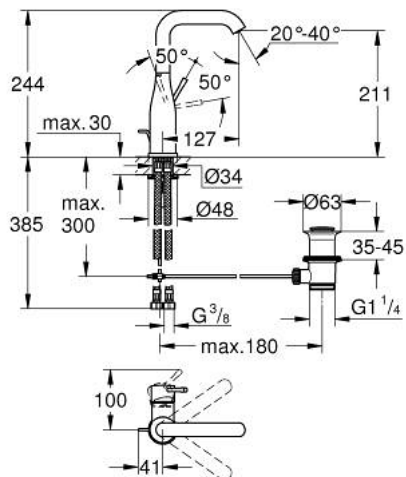

32 628 001 **ESSENCE SINGLE-LEVER BASIN MIXER 1/2"**  
**L-SIZE**

**PRODUCT DESCRIPTION**

- Colour: chrome
- single hole installation
- metal lever
- GROHE SilkMove 28 mm ceramic cartridge
- with temperature limiter
- GROHE LongLife finish
- GROHE EcoJoy - less water, perfect flow
- maximum flow rate (at 3 bar): 6.5 l/min
- GROHE AquaGuide adjustable mousseur
- GROHE FastFixation Plus installation system
- swivel spout with mousseur and stop limiter
- pop-up waste set 1 1/4"
- flexible connection hoses
- minimum pressure 1,0 bar

## 32 628 001 ESSENCE SINGLE-LEVER BASIN MIXER 1/2" L-SIZE

### SPARE PARTS, August 2016 – now

- 1: Lever (Spare part-nr. 46919000)
  - 2: Cartridge (Spare part-nr. 46580000)
  - 3: Swivel tube spout (Spare part-nr. 13374000)
  - 3.1: Mousseur (Spare part-nr. 48270000)
  - 3.2: Sealing washer (Spare part-nr. 0128500M)
  - 3.3: Safety ring (Spare part-nr. 4826600M)
  - 4: Pop-up rod (Spare part-nr. 46739000)
  - 5: Shank mounting kit (Spare part-nr. 46645000)
  - 6: Pop-up waste set 1 1/4" (Spare part-nr. 28910000)
  - 6.1: Plug (Spare part-nr. 07182000)
  - 6.2: Eccentric rod (Spare part-nr. 07052000)
  - 7: Connection hose (Spare part-nr. 46255000)
  - 8: Mounting wrench (Spare part-nr. 19017000)\*
  - 9: Eccentric rod (Spare part-nr. 07341000)\*
- \* Optional accessories