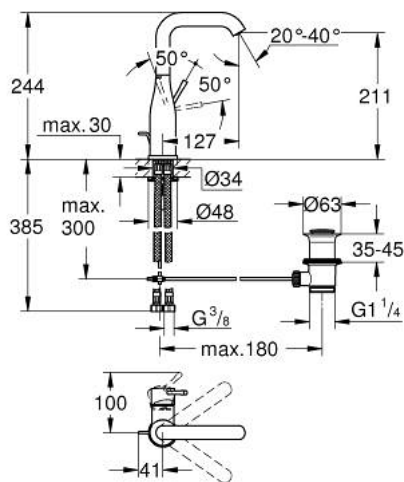

## 32 628 001 ESSENCE SINGLE-LEVER BASIN MIXER 1/2" L-SIZE

### PRODUCT DESCRIPTION

- Colour: chrome
- single hole installation
- metal lever
- GROHE SilkMove 28 mm ceramic cartridge
- with temperature limiter
- GROHE LongLife finish
- GROHE EcoJoy - Less water, perfect flow
- maximum flow rate (at 3 bar): 6.5 l/min
- GROHE AquaGuide adjustable mousseur
- GROHE FastFixation Plus installation system
- swivel spout with mousseur and stop limiter
- pop-up waste set 1 1/4"
- flexible connection hoses
- min. recommended pressure 1.0 bar

### SPARE PARTS, 8月 2016 – now

- 1: Lever (Spare part-nr. 46919000)
  - 2: Cartridge (Spare part-nr. 46580000)
  - 3: Tubular spout (Spare part-nr. 13374000)
  - 3.1: Mousseur (Spare part-nr. 48270000)
  - 3.2: Sealing washer (Spare part-nr. 0128500M)
  - 3.3: Safety ring (Spare part-nr. 4826600M)
  - 4: Pop-up rod (Spare part-nr. 46739000)
  - 5: Shank mounting kit (Spare part-nr. 46645000)
  - 6: Waste set 1 1/4" (Spare part-nr. 28910000)
  - 6.1: Plug (Spare part-nr. 07182000)
  - 6.2: Eccentric rod (Spare part-nr. 07052000)
  - 7: Connection hose (Spare part-nr. 46255000)
  - 8: Mounting wrench (Spare part-nr. 19017000)\*
  - 9: Eccentric rod (Spare part-nr. 07341000)\*
- \* Optional accessories