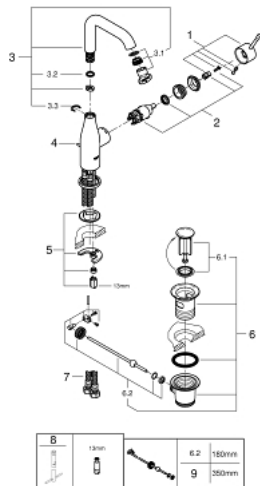

## 32 628 001 ESSENCE SINGLE-LEVER BASIN MIXER 1/2" L-SIZE

### PRODUCT DESCRIPTION

- Colour: chrome
- single hole installation
- metal lever
- GROHE SilkMove 28 mm ceramic cartridge
- with temperature limiter
- GROHE LongLife finish
- GROHE EcoJoy - Less water, perfect flow
- maximum flow rate (at 3 bar): 6.5 l/min
- GROHE AquaGuide adjustable mousseur
- GROHE FastFixation Plus installation system
- swivel spout with mousseur and stop limiter
- pop-up waste set 1 1/4"
- flexible connection hoses
- min. recommended pressure 1.0 bar

### SPARE PARTS, 8月 2016 – now

- 1: Lever (Spare part-nr. 46919000)
  - 2: Cartridge (Spare part-nr. 46580000)
  - 3: Tubular spout (Spare part-nr. 13374000)
  - 3.1: Mousseur (Spare part-nr. 48270000)
  - 3.2: Sealing washer (Spare part-nr. 0128500M)
  - 3.3: Safety ring (Spare part-nr. 4826600M)
  - 4: Pop-up rod (Spare part-nr. 46739000)
  - 5: Shank mounting kit (Spare part-nr. 46645000)
  - 6: Waste set 1 1/4" (Spare part-nr. 28910000)
  - 6.1: Plug (Spare part-nr. 07182000)
  - 6.2: Eccentric rod (Spare part-nr. 07052000)
  - 7: Connection hose (Spare part-nr. 46255000)
  - 8: Mounting wrench (Spare part-nr. 19017000)\*
  - 9: Eccentric rod (Spare part-nr. 07341000)\*
- \* Optional accessories